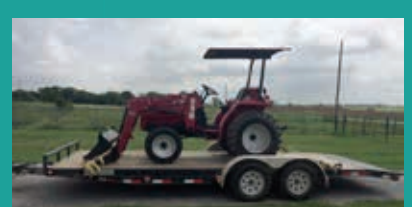

2 Ton Heavy Bilt Feed  
Buggy

Self Feeder with Creep  
Gates

2010 Mahindra 2816  
Tractor with Loader 639  
Hours

28 HP MFWD 3 PT PTO  
Excellent Condition

Pocket Knives

Tools

Several Lawn Mowers

2016 43 Ft Winnebago  
5th Wheel, 5 Slides,  
Loaded Out - Excellent  
Condition

2018 40 Ft Cattle  
Ground Load, New, All  
the Extras

1978 Ford Ranchero  
68,000 Miles

2008 Chevy Avalanche  
170,000 Miles

2008 Ford Expedition

Trencher for Skid Steer  
Like New

John Deere 5103 with  
512 Loader, 35 Hours,  
Like New, Bucket and  
Bale Spear

Gooseneck 27 Ft Car  
Hauler

5x10 Flatbed

32 Ft Gooseneck Trailer

2005 F250 Powerstroke  
4x4 4 Door 214,000  
Miles

10 Ft Flatbed with Crane

3 Pt Spreader

2 Liquid Feed Tanks

Case Sickle Mower

3 Pt Digger

5th Wheel Plates

3 Pt 4 Bottom Plow

3 Pt Disc

1000 Gallon Tank

Horse Stalls