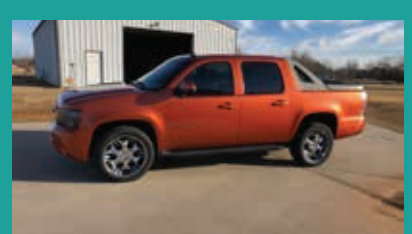

2016 43 Ft Winnebago
5th Wheel, 5 Slides,
Loaded Out - Excellent
Condition

2018 27 Ft Starlite Trailer
Flatbed Super Singles,
10 K Axels 15,000
GVW - Like New

1971 C50 Wheat Truck
16 Ft Lift Bed

2014 Honda Rancher ES
4-Wheeler

1966 Chevy Long Bed
Rebuilt 350 - Lots of
New Parts

2007 Kia Sonoma
189,000 Miles

Trip Hopper Cube
Feeder for ATV

Chevy Short Narrow Bed

1990 Lincoln Continental
Town Car, Signature
Series, New Tires,
84,000 Miles, 1 Owner

1997 Lincoln Continental
Executive Series, New
Tires, 48,000 Miles, 1
Owner

2018 40 Ft Cattle
Ground Load, New, All
the Extras

1978 Ford Ranchero
68,000 Miles

2008 Chevy Avalanche
170,000 Miles

2008 Ford Expedition

Trencher for Skid Steer
Like New

John Deere 5103 with
512 Loader, 35 Hours,
Like New, Bucket and
Bale Spear

Frontier 6 Ft Brushhog
Like New

Polaris 700 Sportsman

New Holland 14 Wheel
High Capacity Hay
Rake

Kawasaki 454 LTD
Motorcycle

2006 Kia Sorrento SUV
187,000 Miles

P&H Crane

Two - 16 Ft Flatbed
Trailers

Work Force 4232 Man
Lift

Brushhog Back Hoe
Attachment - Excellent
Condition CBH70

4x10 Flatbed Trailer with
Ramp

Gooseneck 20 Ft Flatbed
3 Axles, Heavy Duty

Gooseneck 20 Ft Flatbed
Tandem Duals

Gooseneck 27 Ft Car
Hauler

5x10 Flatbed

32 Ft Gooseneck Trailer

2005 F250 Powerstroke
4x4 4 Door 214,000
Miles

10 Ft Flatbed with Crane

3 Pt Spreader

2 Liquid Feed Tanks

Case Sickle Mower

3 Pt Digger

5th Wheel Plates

3 Pt 4 Bottom Plow

3 Pt Disc

1000 Gallon Tank

Horse Stalls

KEN CARPENTER AUCTION, LLC

Your Real Estate & Personal Property Auction Specialists • "Let us turn your assets into cash!"

Call Ken Carpenter at 405-620-1524 • Call Tami Utsler at 405-406-5235

www.kencarpenterauction.com Broker Ken Carpenter