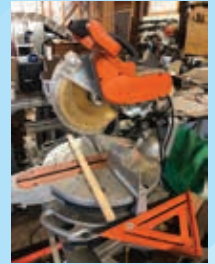

KEN CARPENTER AUCTION, LLC

Your Real Estate & Personal Property Auction Specialists · "Let us turn your assets into cash!"

Call Ken at 405-620-1524 · Call Tami at 405-406-5235
www.kencarpenterauction.com Broker Ken Carpenter