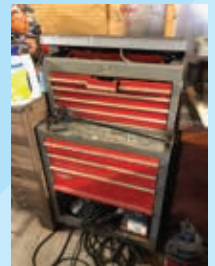

KEN CARPENTER AUCTION, LLC

Your Real Estate & Personal Property Auction Specialists · "Let us turn your assets into cash!"

Call Ken at 405-620-1524 · Call Tami at 405-406-5235
www.kencarpenterauction.com Broker Ken Carpenter