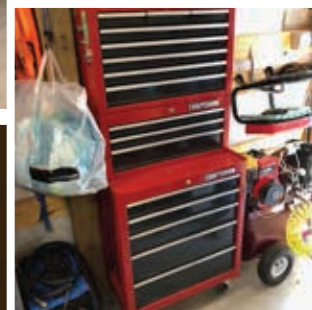

KEN CARPENTER AUCTION, LLC

Your Real Estate & Personal Property Auction Specialists

Ken Carpenter and Tami Utsler are both realtors and auctioneers • "Let us turn your assets into cash!"

Call Ken at **405-620-1524** • Call Tami at **405-406-5235**

www.kencarpenterauction.com Broker Ken Carpenter