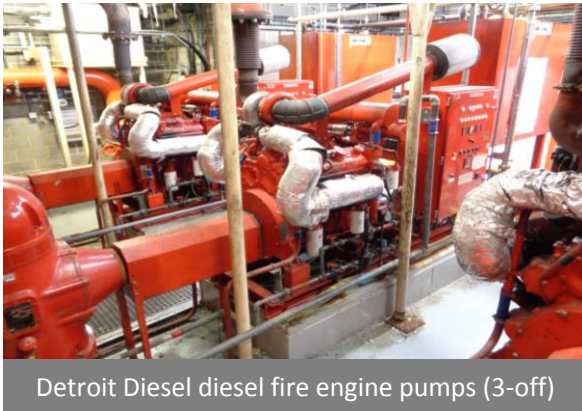

Engineering, Laboratory, Workshop, Factory and Catering Equipment, IT, Office Furniture etc.

(Subject to availability)

Colchester Master 3250 centre Lathe

Atlas Copco ZR145 compressors (3-off)

Detroit Diesel diesel fire engine pumps (3-off)

Fire fighting equipment

Fire fighting equipment

Detroit Diesel Fire Engine pumps (3-off)

Detroit Diesel Fire Engine pumps (3-off)

Detroit Diesel Fire Engine pumps (3-off)

Sigmund Pulsometer fire engine pump with Fiat engine (2-off)