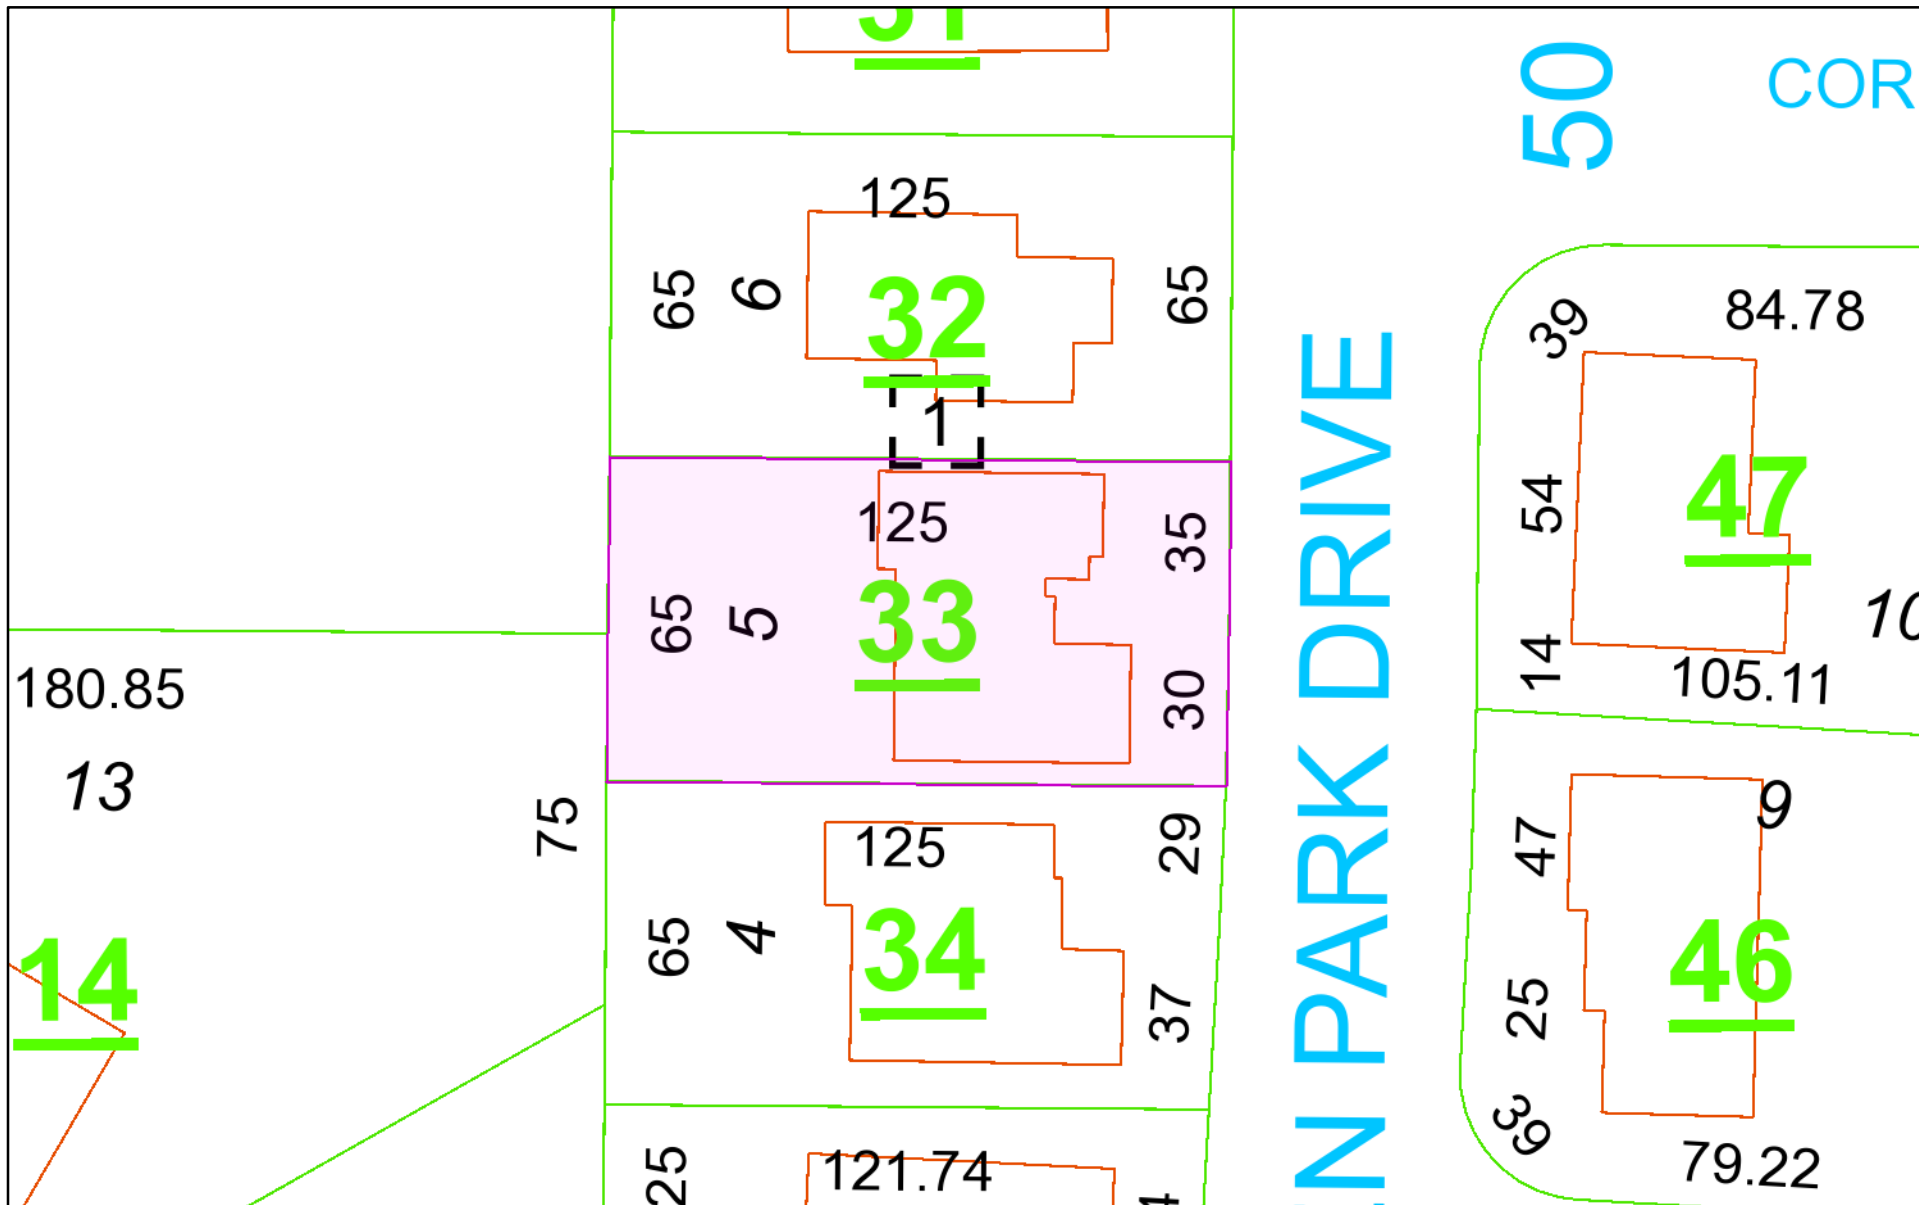

2530 Garden Park Drive Plat

February 3, 2021