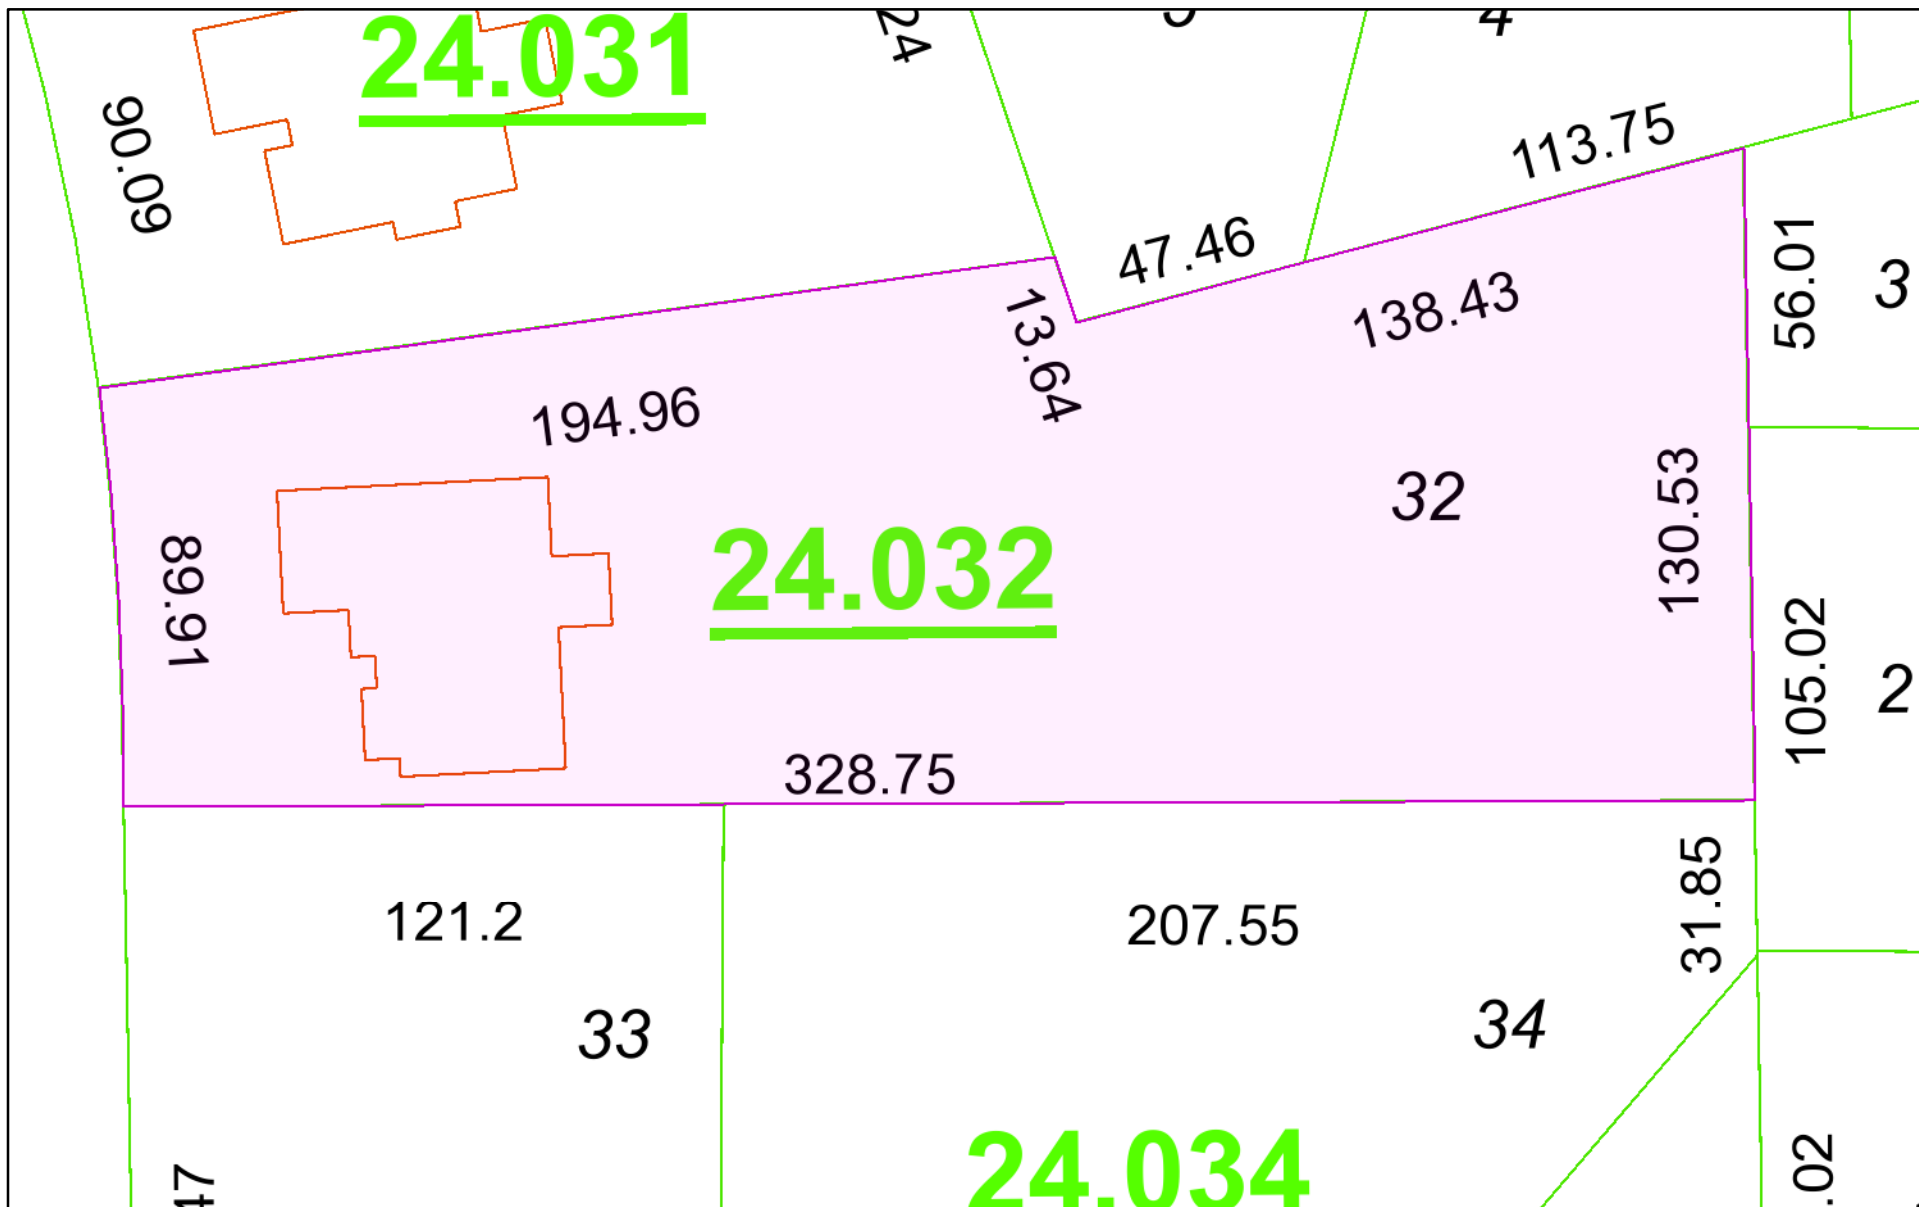

111 Castlehill Drive Plat

March 4, 2021

KCS