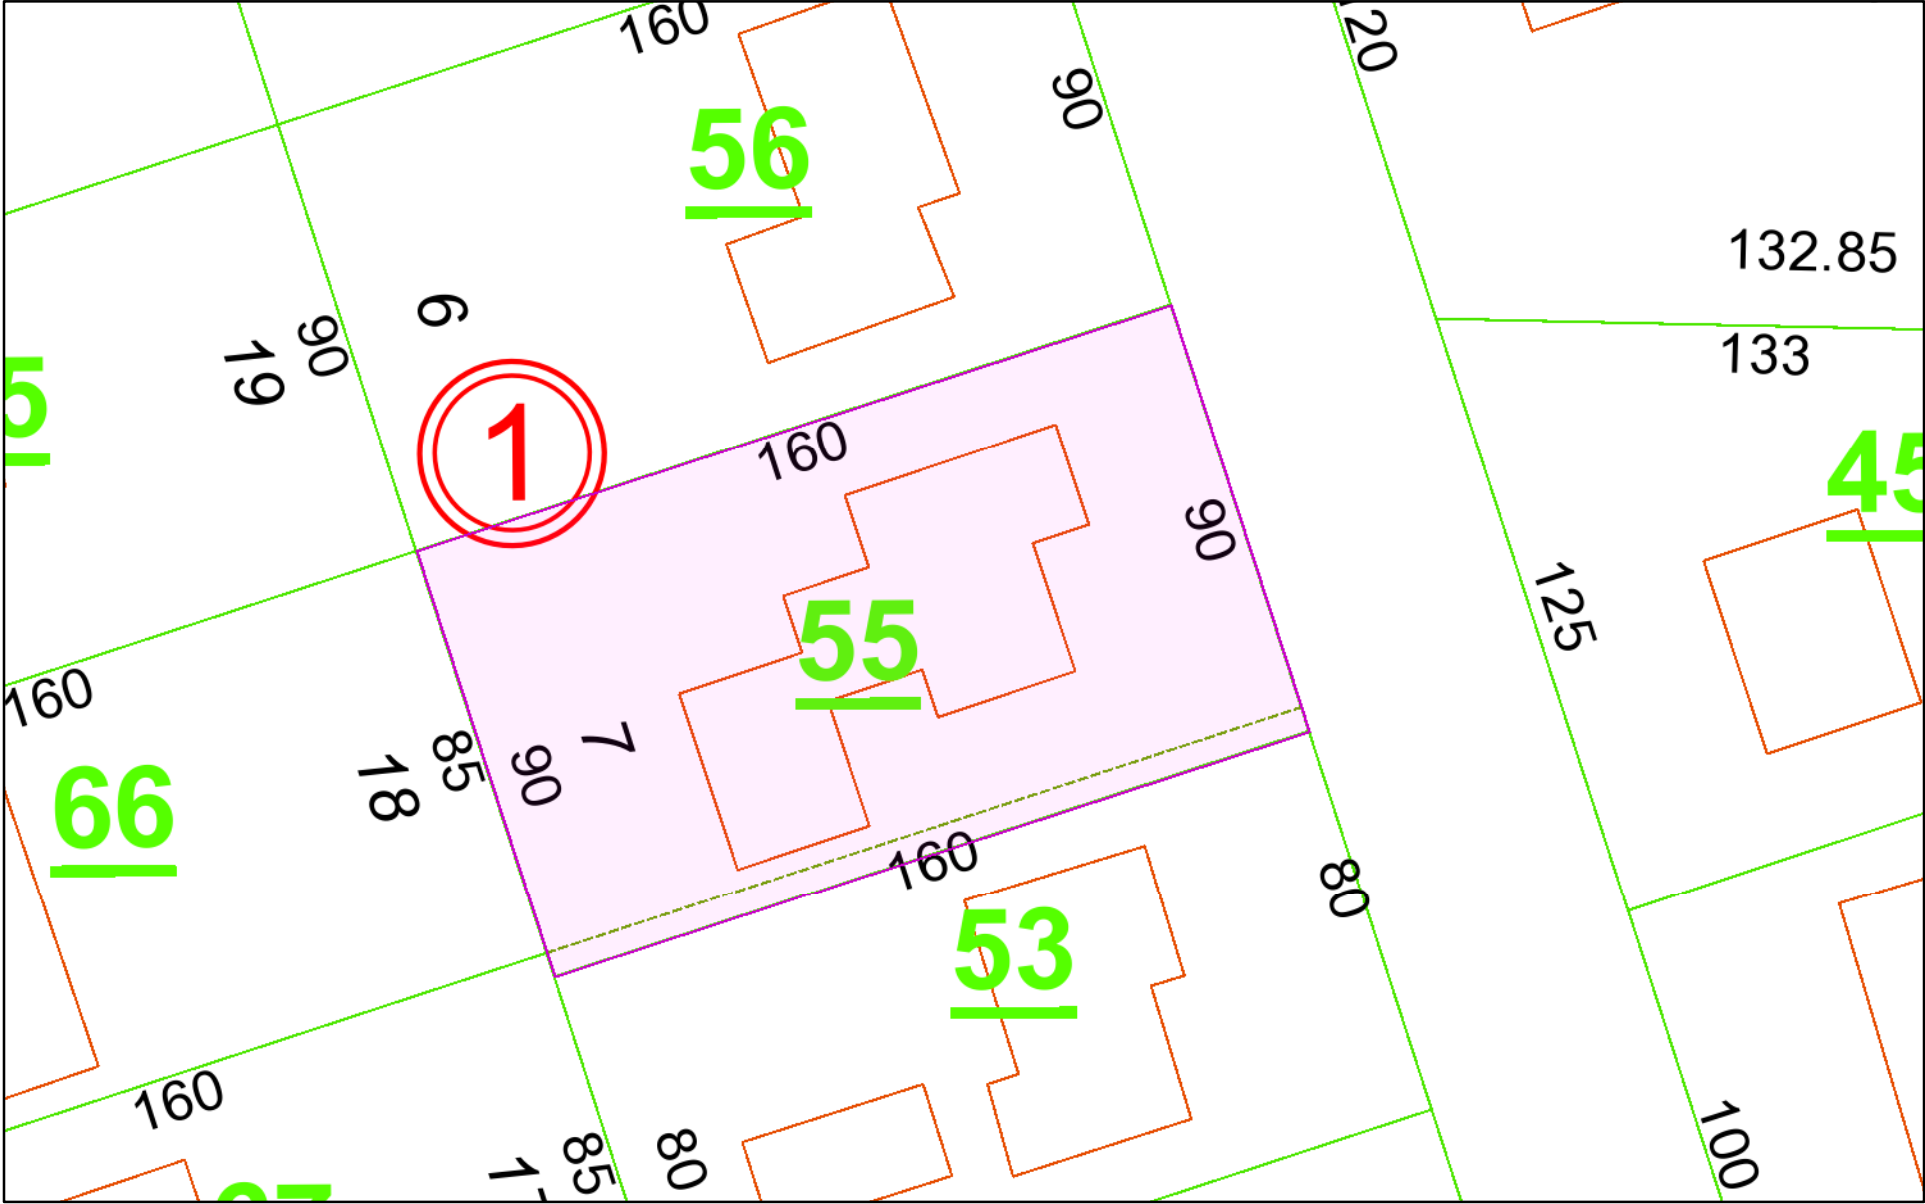

11310 Woodcrest Drive Plat

March 12, 2021

KCS