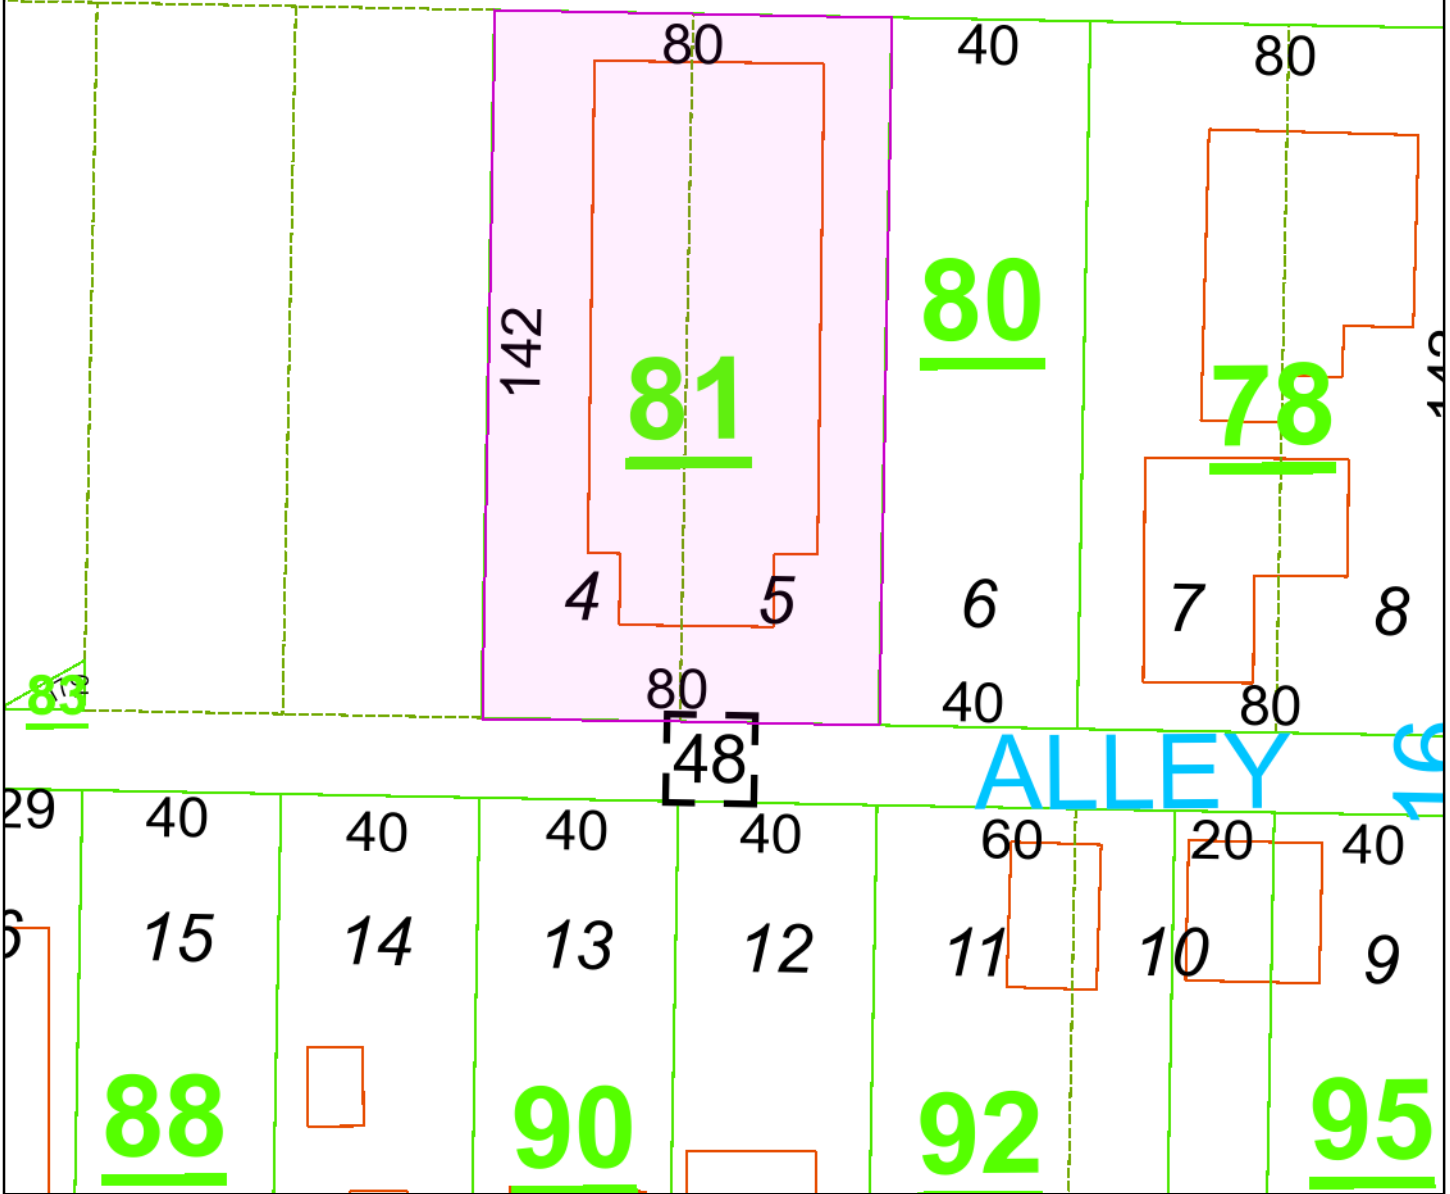

306 & 308 O'Shaughnessy Ave Plat

O'SHAUGHNESSY AVENUE

80

April 8, 2021

1:564

KCS