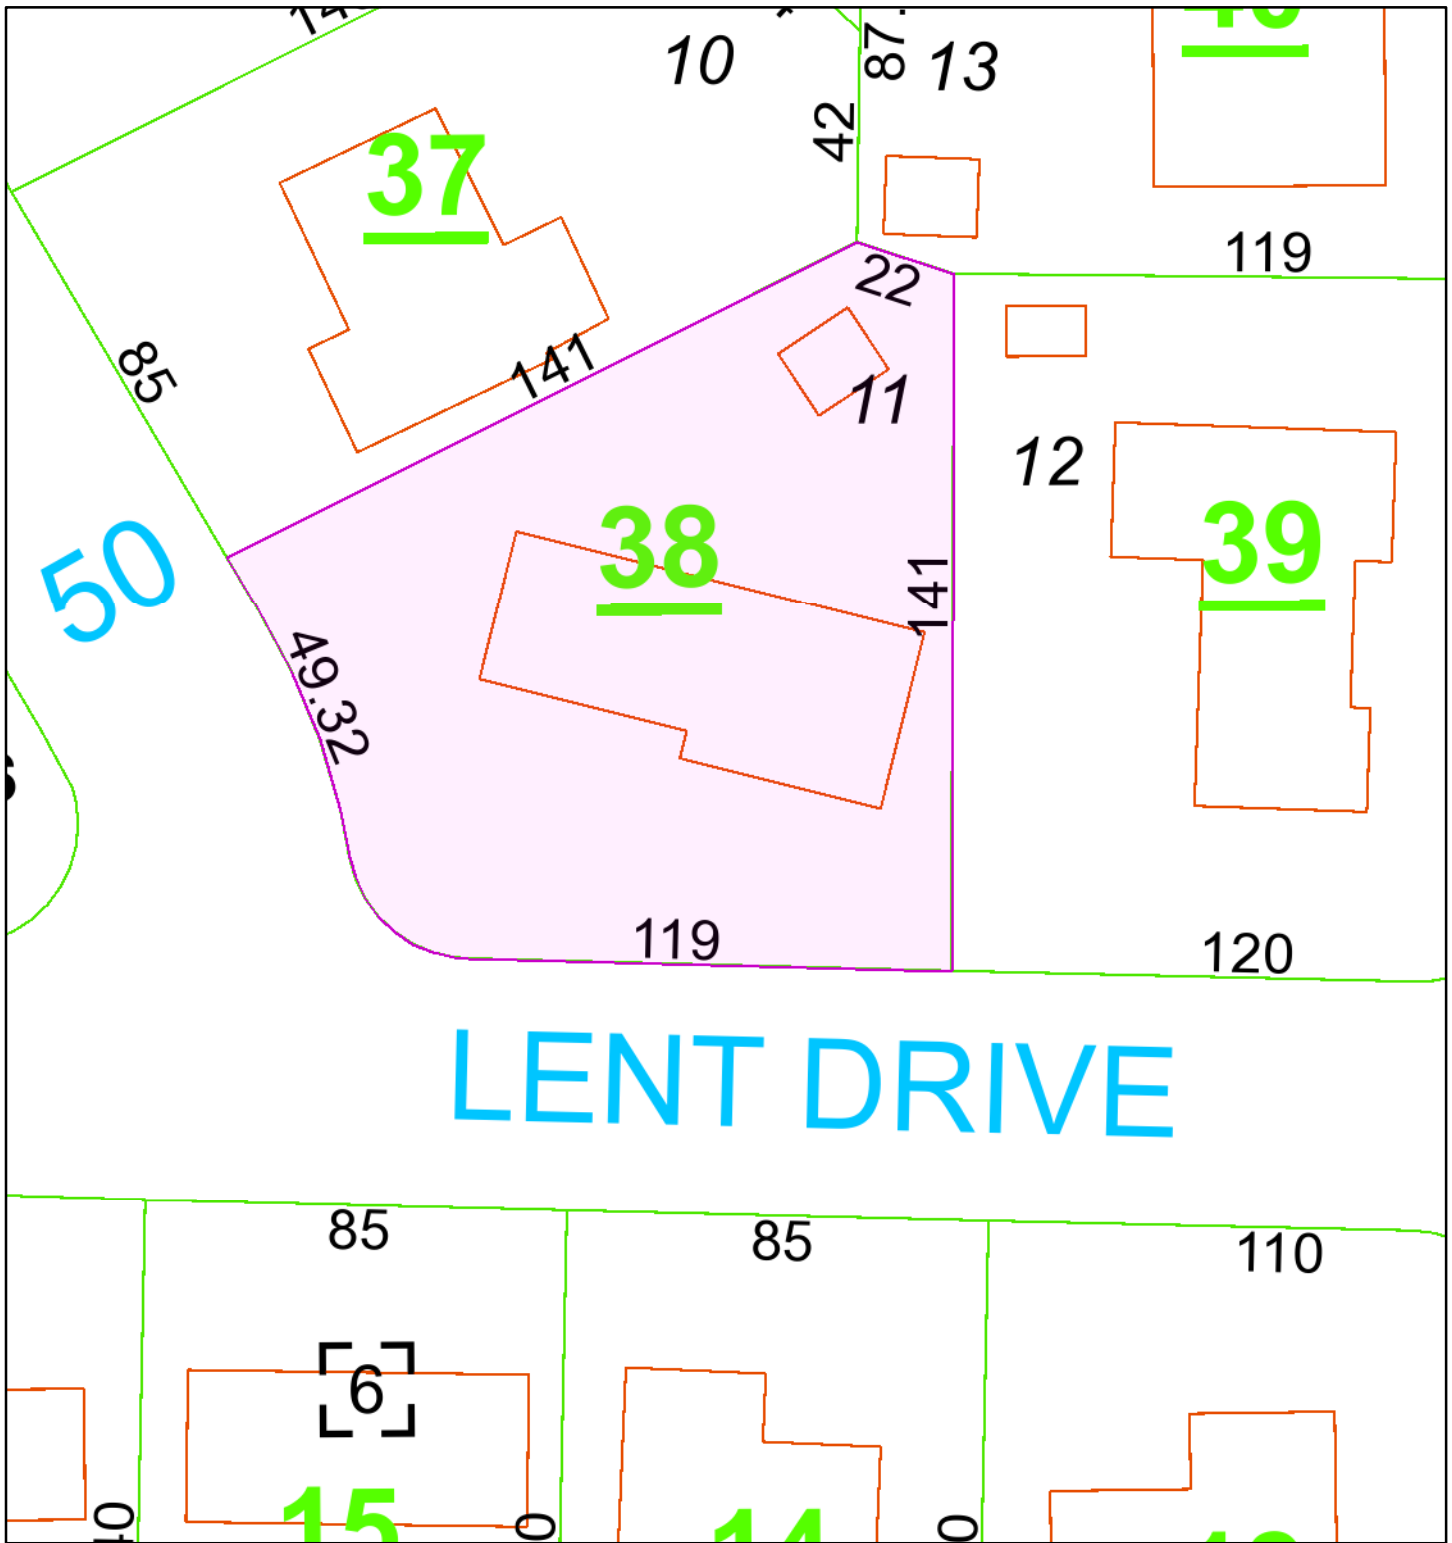

7802 Lent Drive Plat

April 13, 2021

KCS