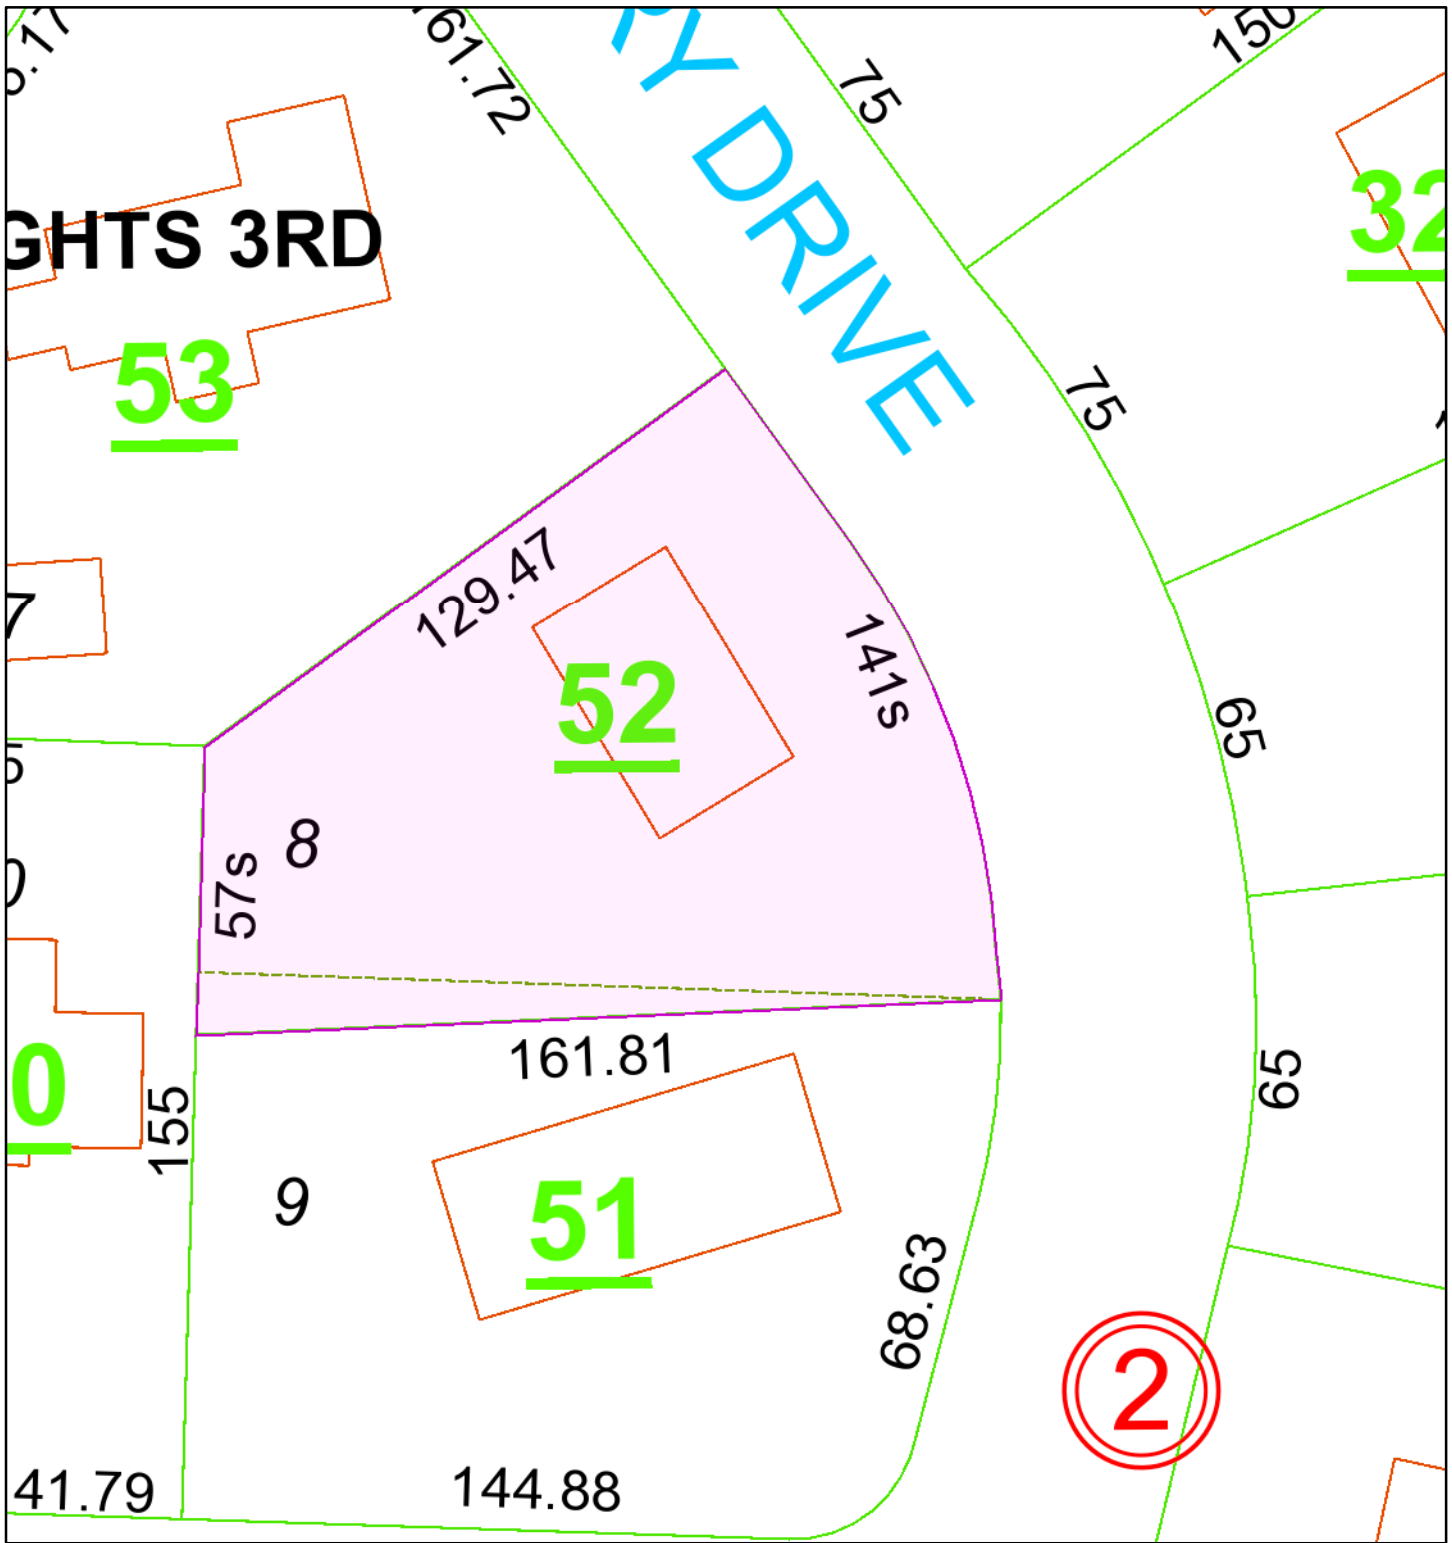

619 Larry Drive Plat

April 13, 2021

KCS