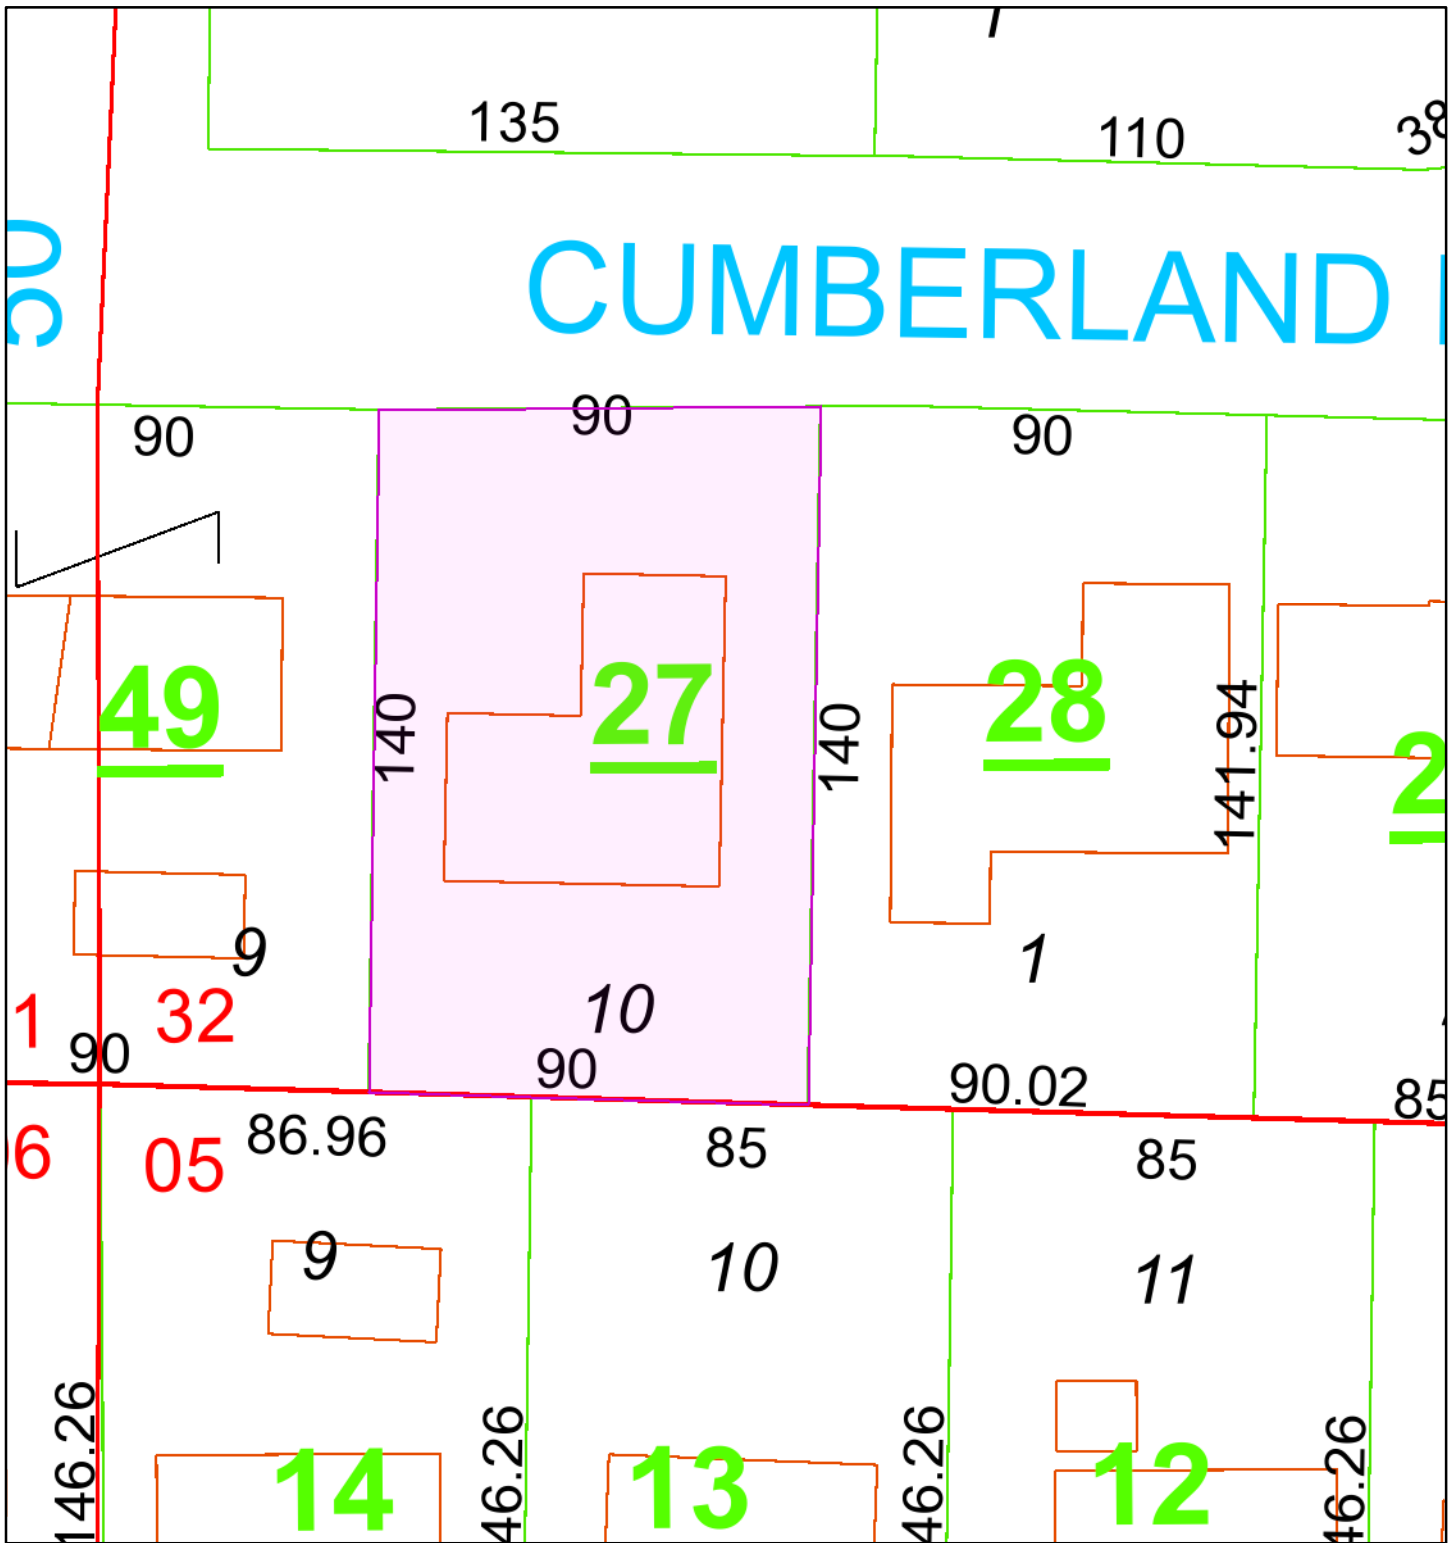

326 Cumberland Drive Plat

May 18, 2021

KCS