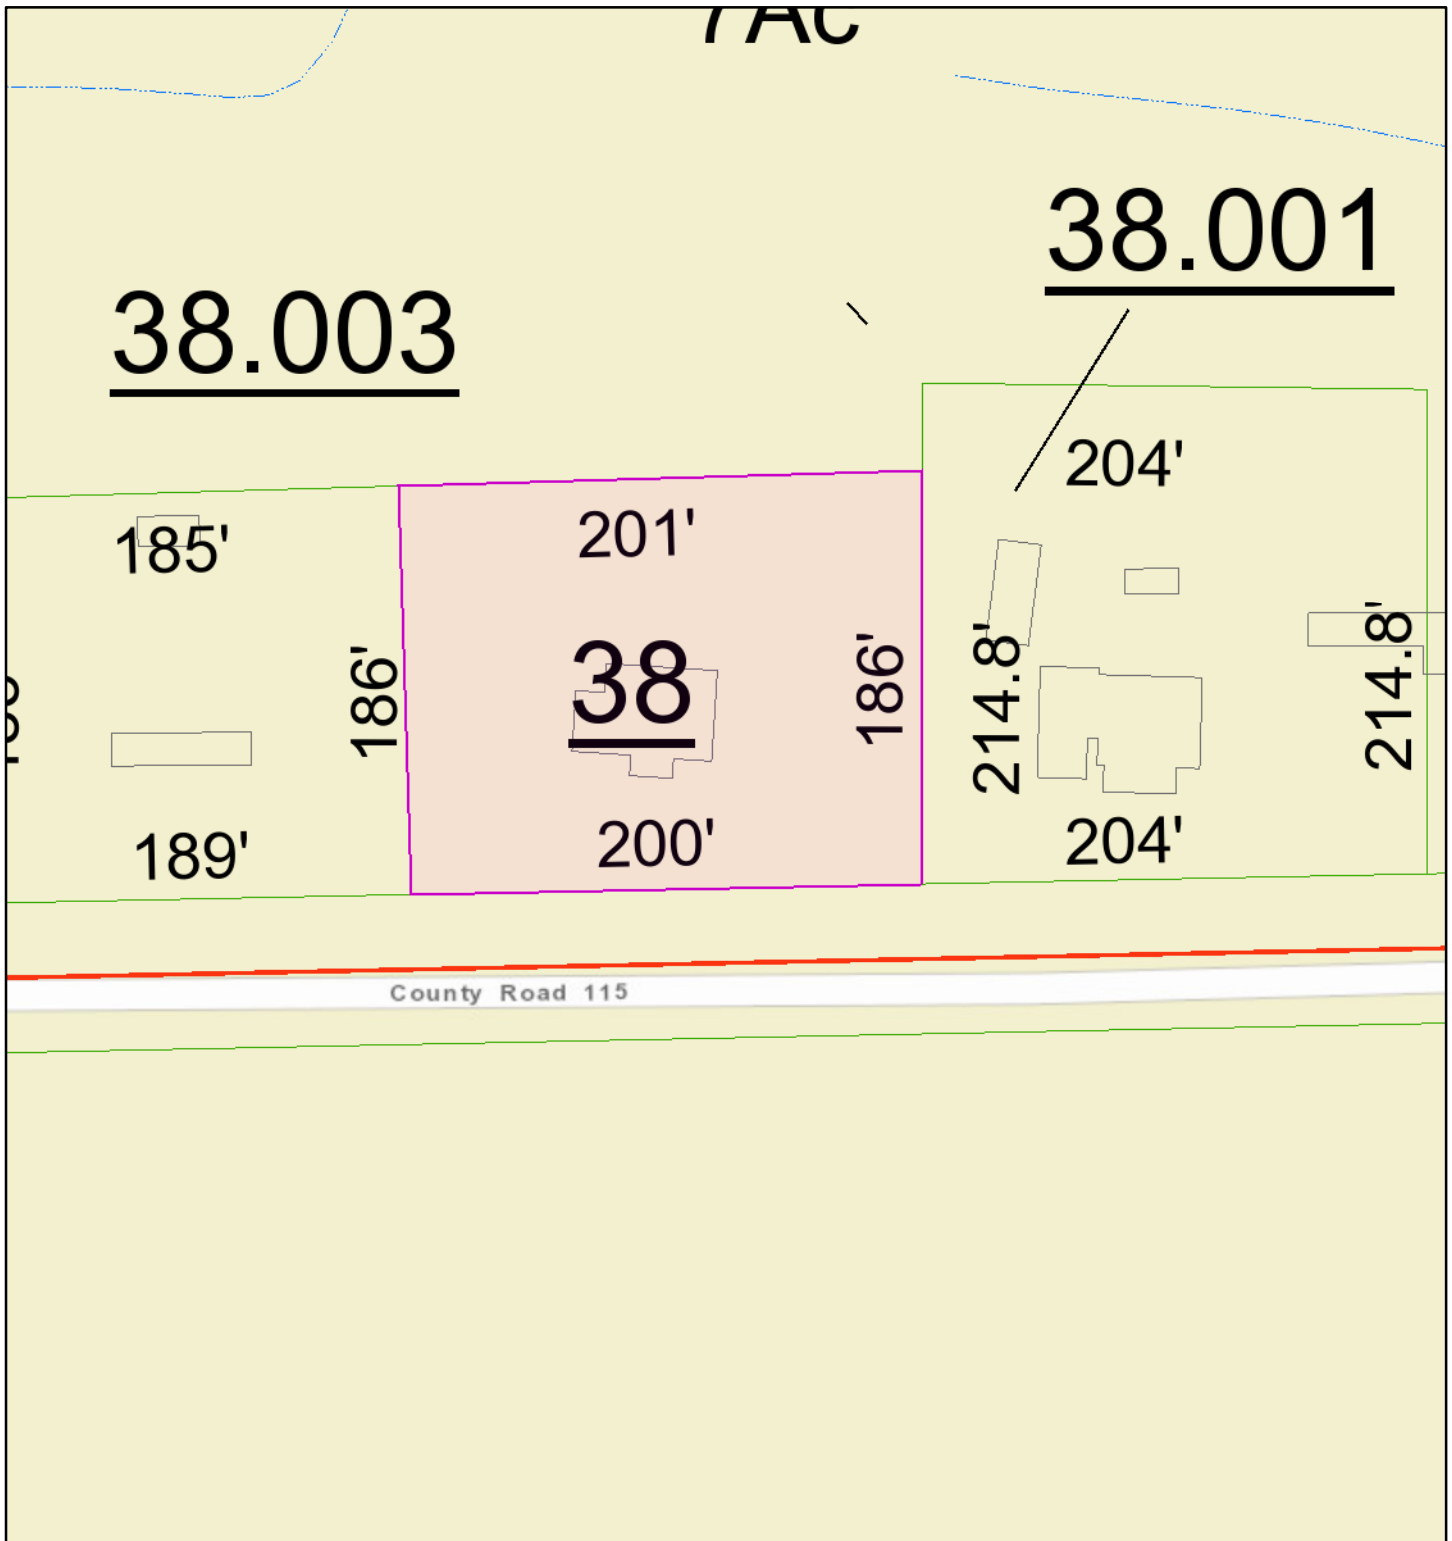

942 County Road 115 Plat

June 2, 2021

polygonLayer

- Override 1
- graphicsLayer1
- Section Range

Sources: Esri, HERE, Garmin, USGS, Intermap, INCREMENT P, NRCan, Esri Japan, METI, Esri China (Hong Kong), Esri Korea, Esri (Thailand), NGCC, (c) OpenStreetMap contributors, and the GIS User Community KCS