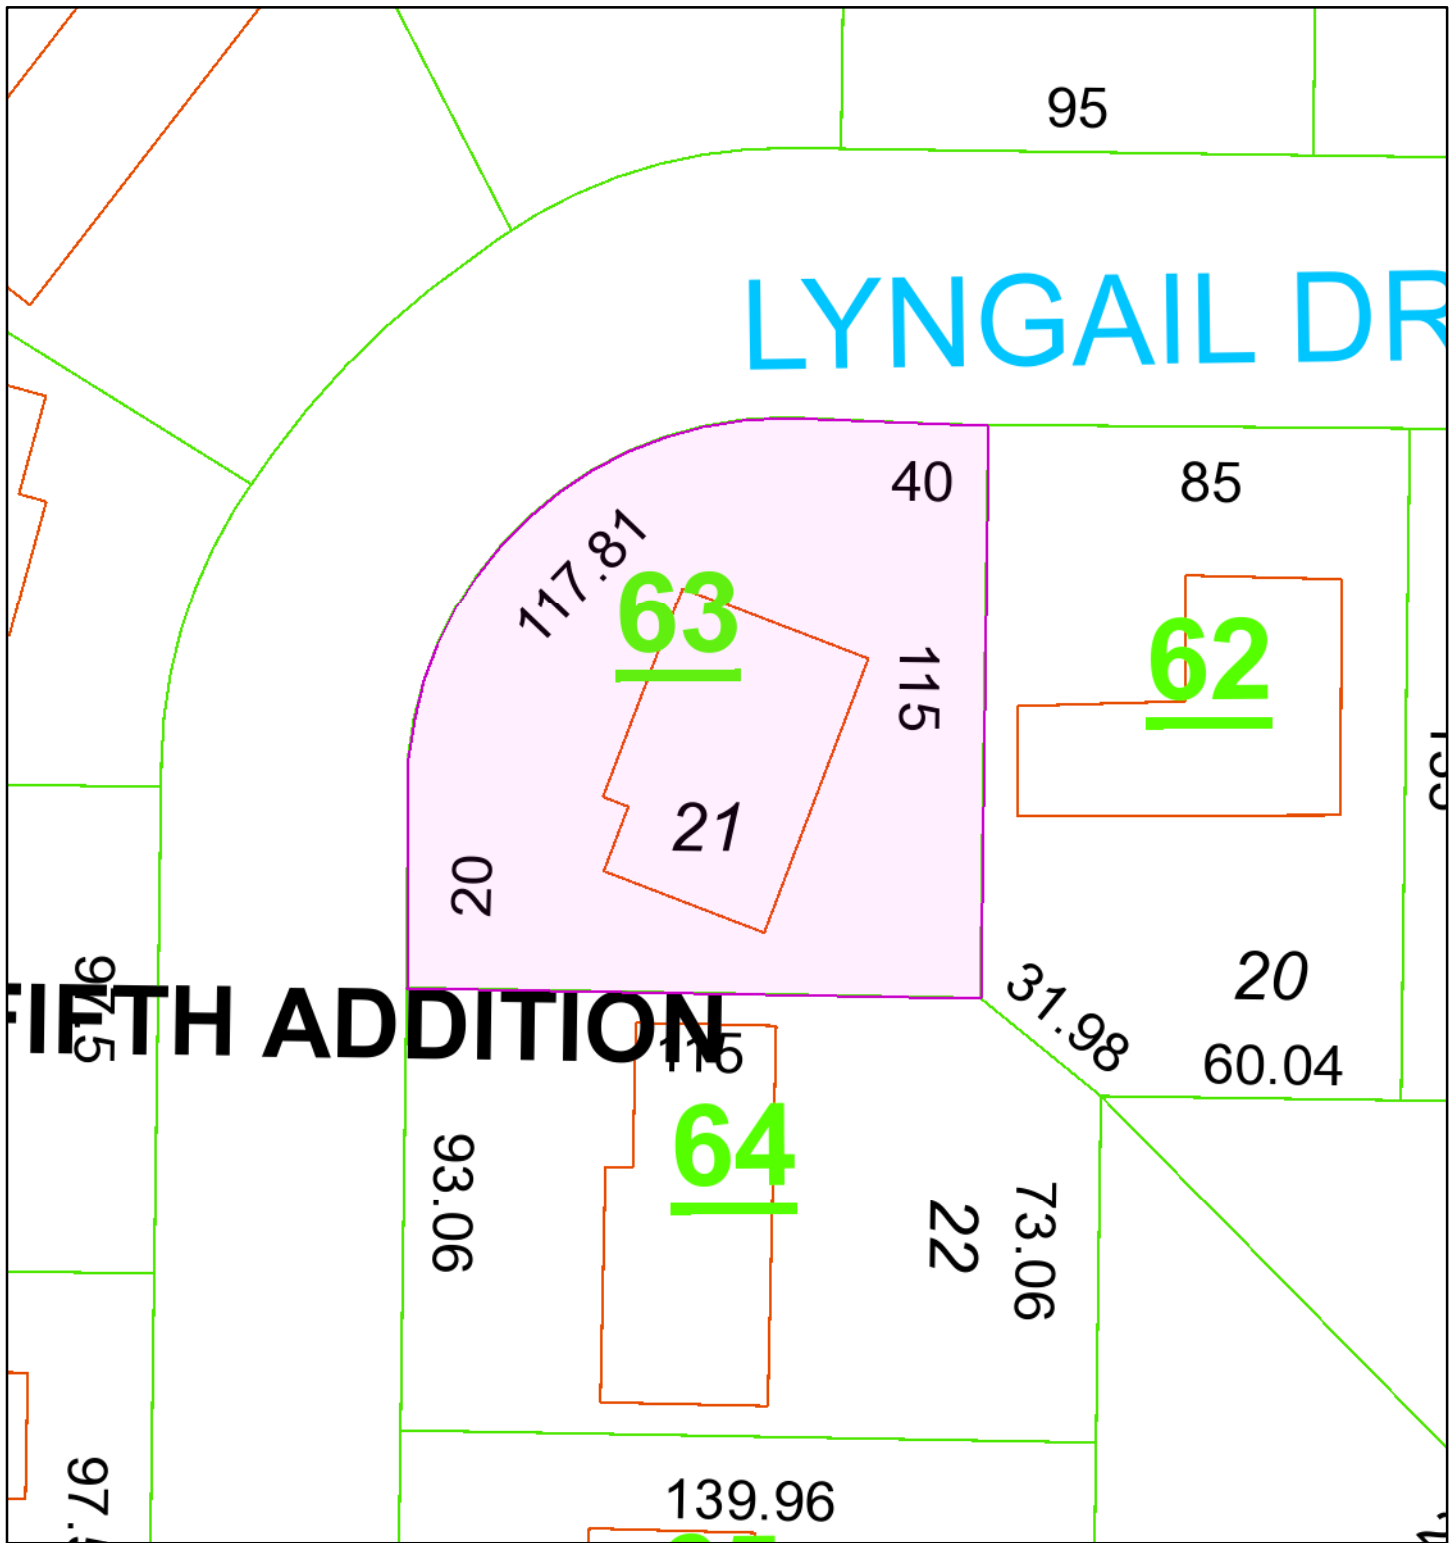

5020 Lyngail Drive Plat

May 25, 2021

KCS