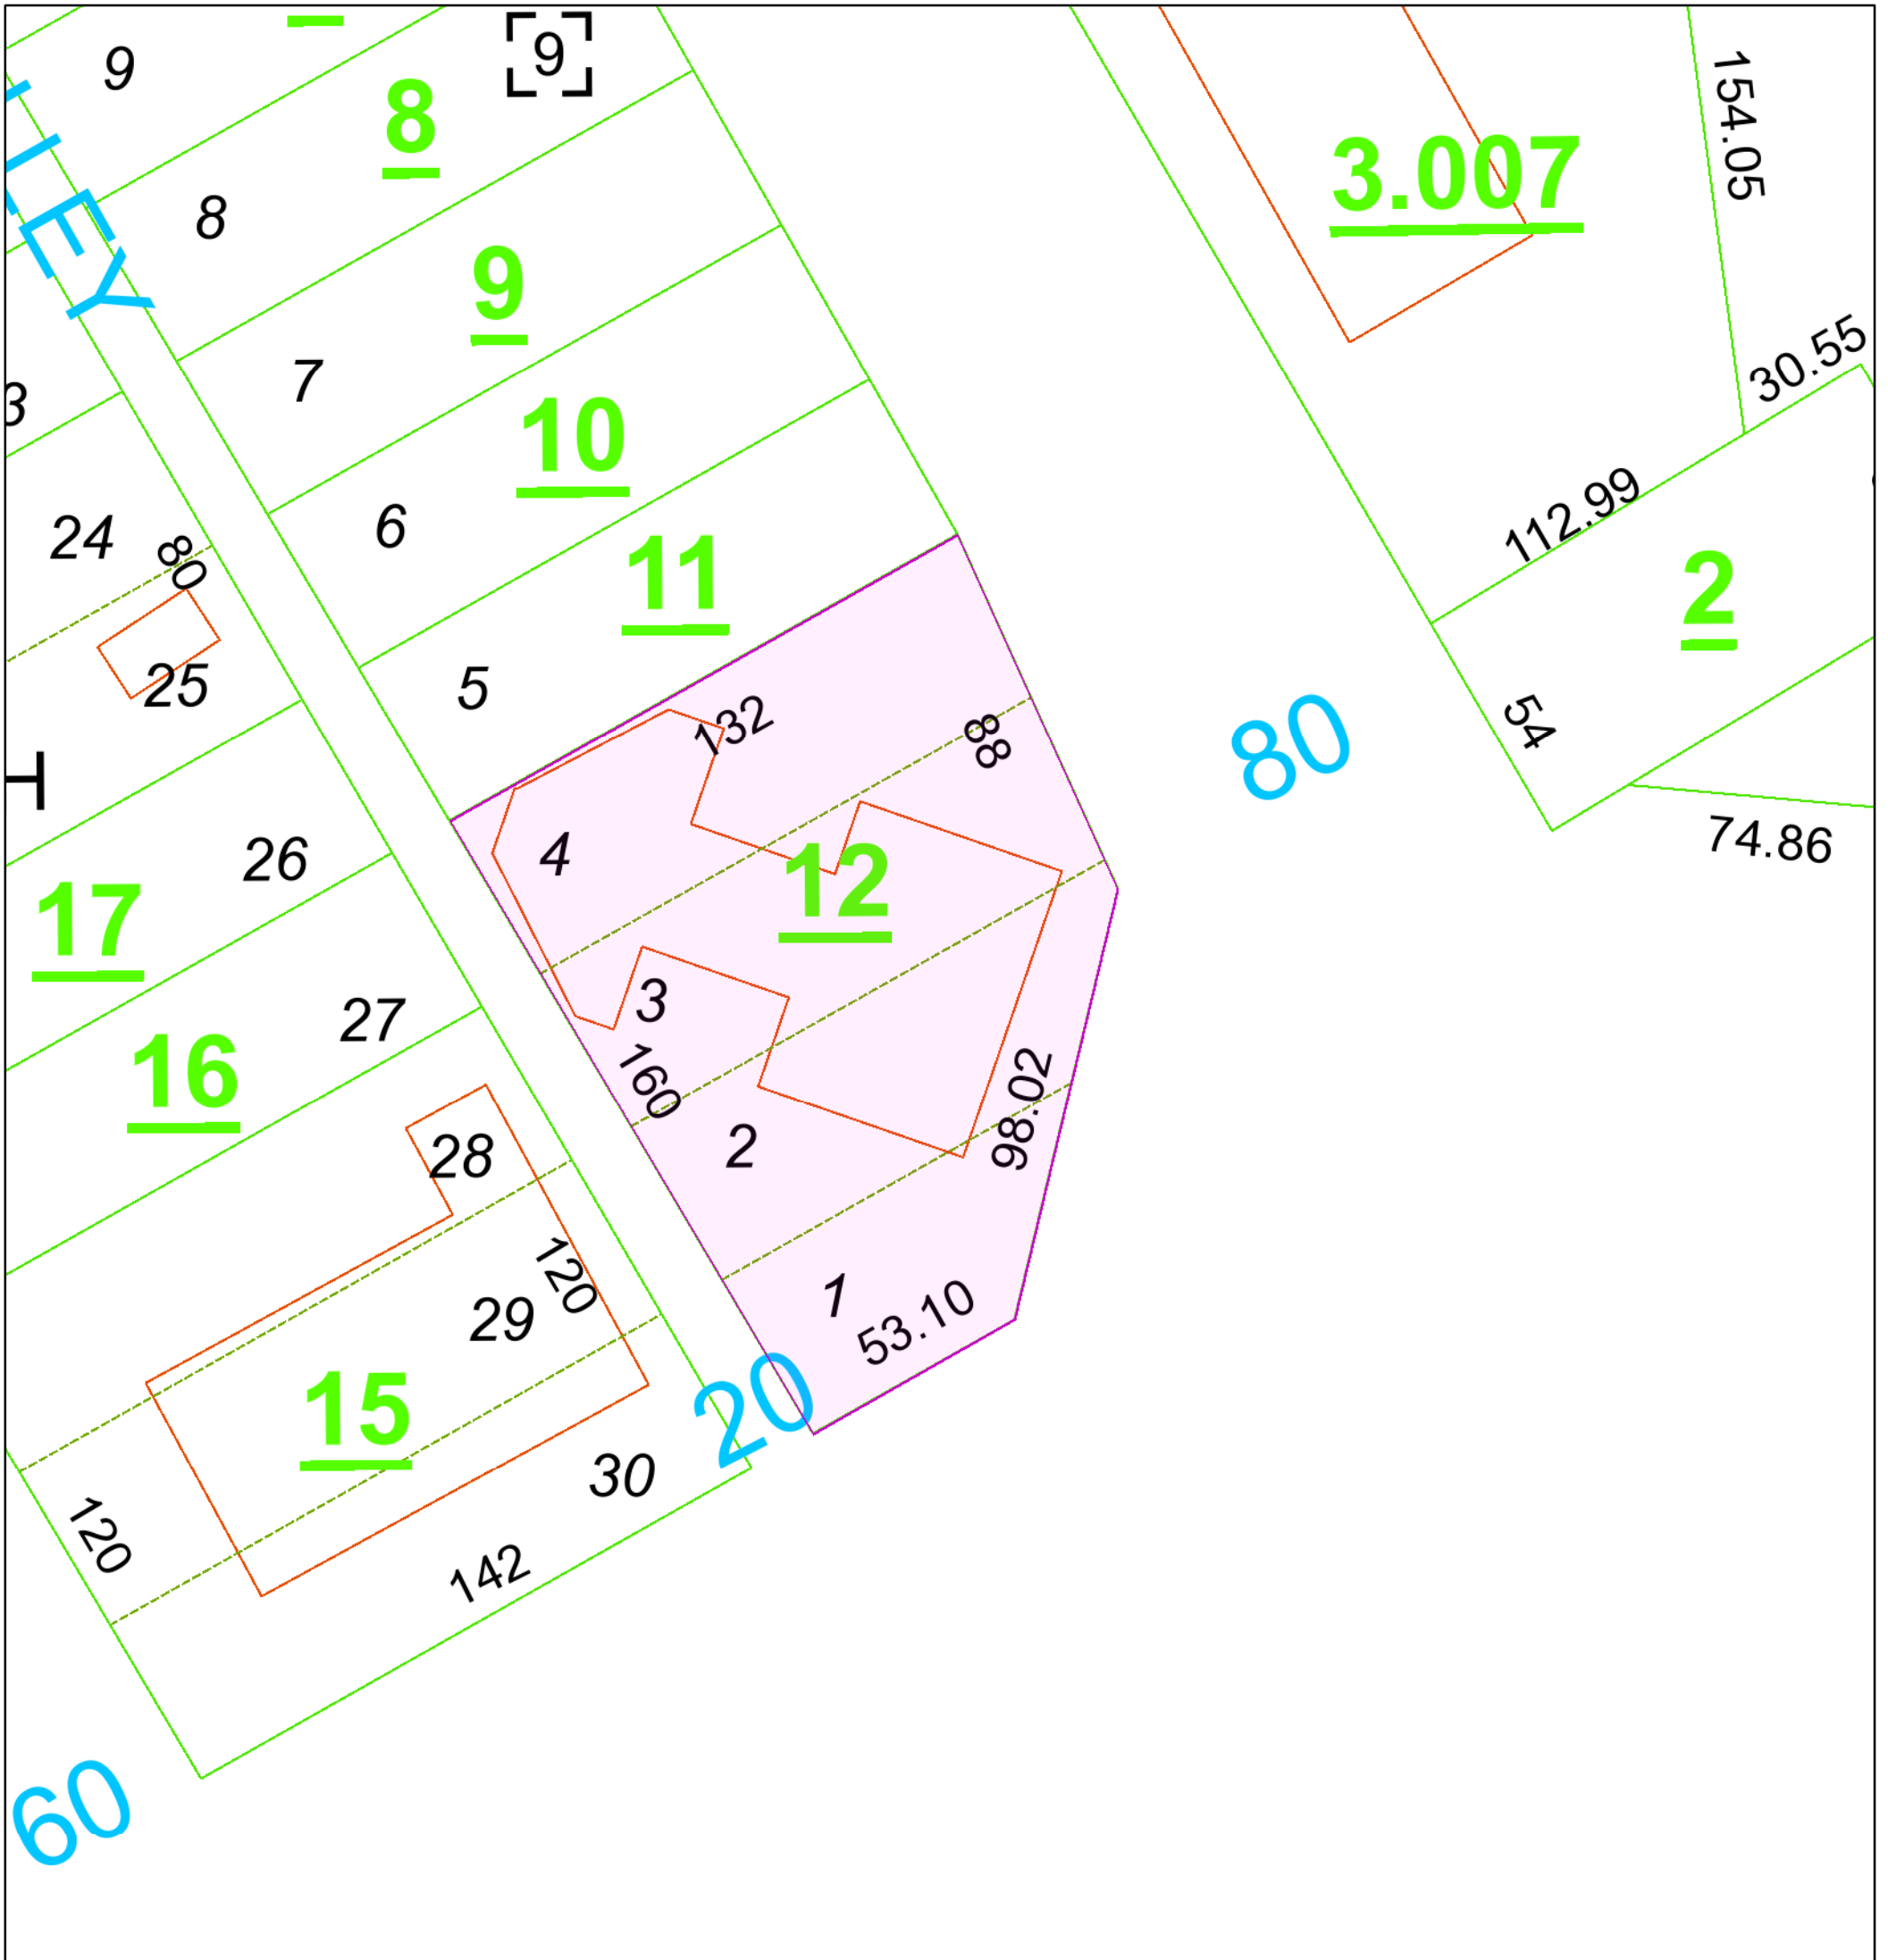

2200 University Drive

June 8, 2021

1:564

KCS