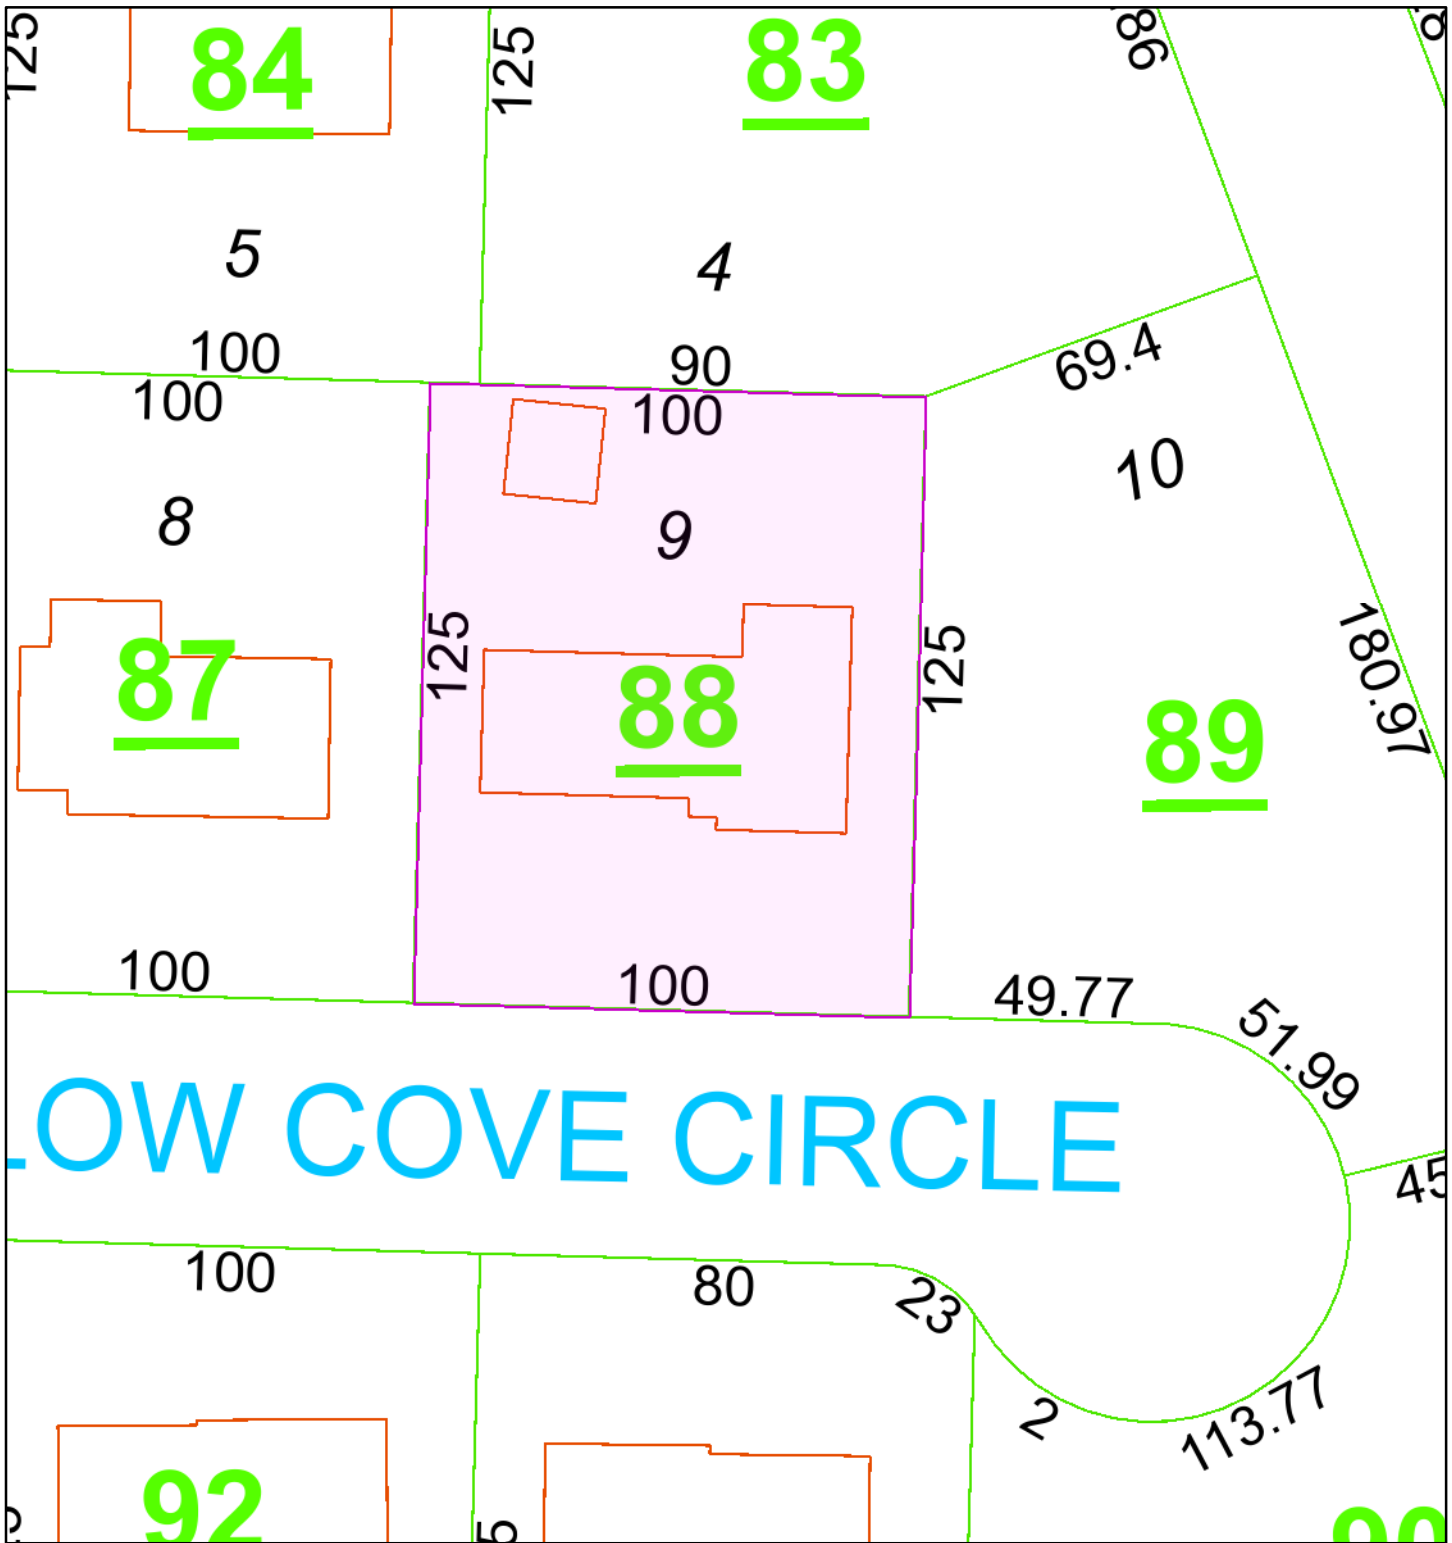

1005 Willow Cove Circle Plat

June 8, 2021

1:564

KCS