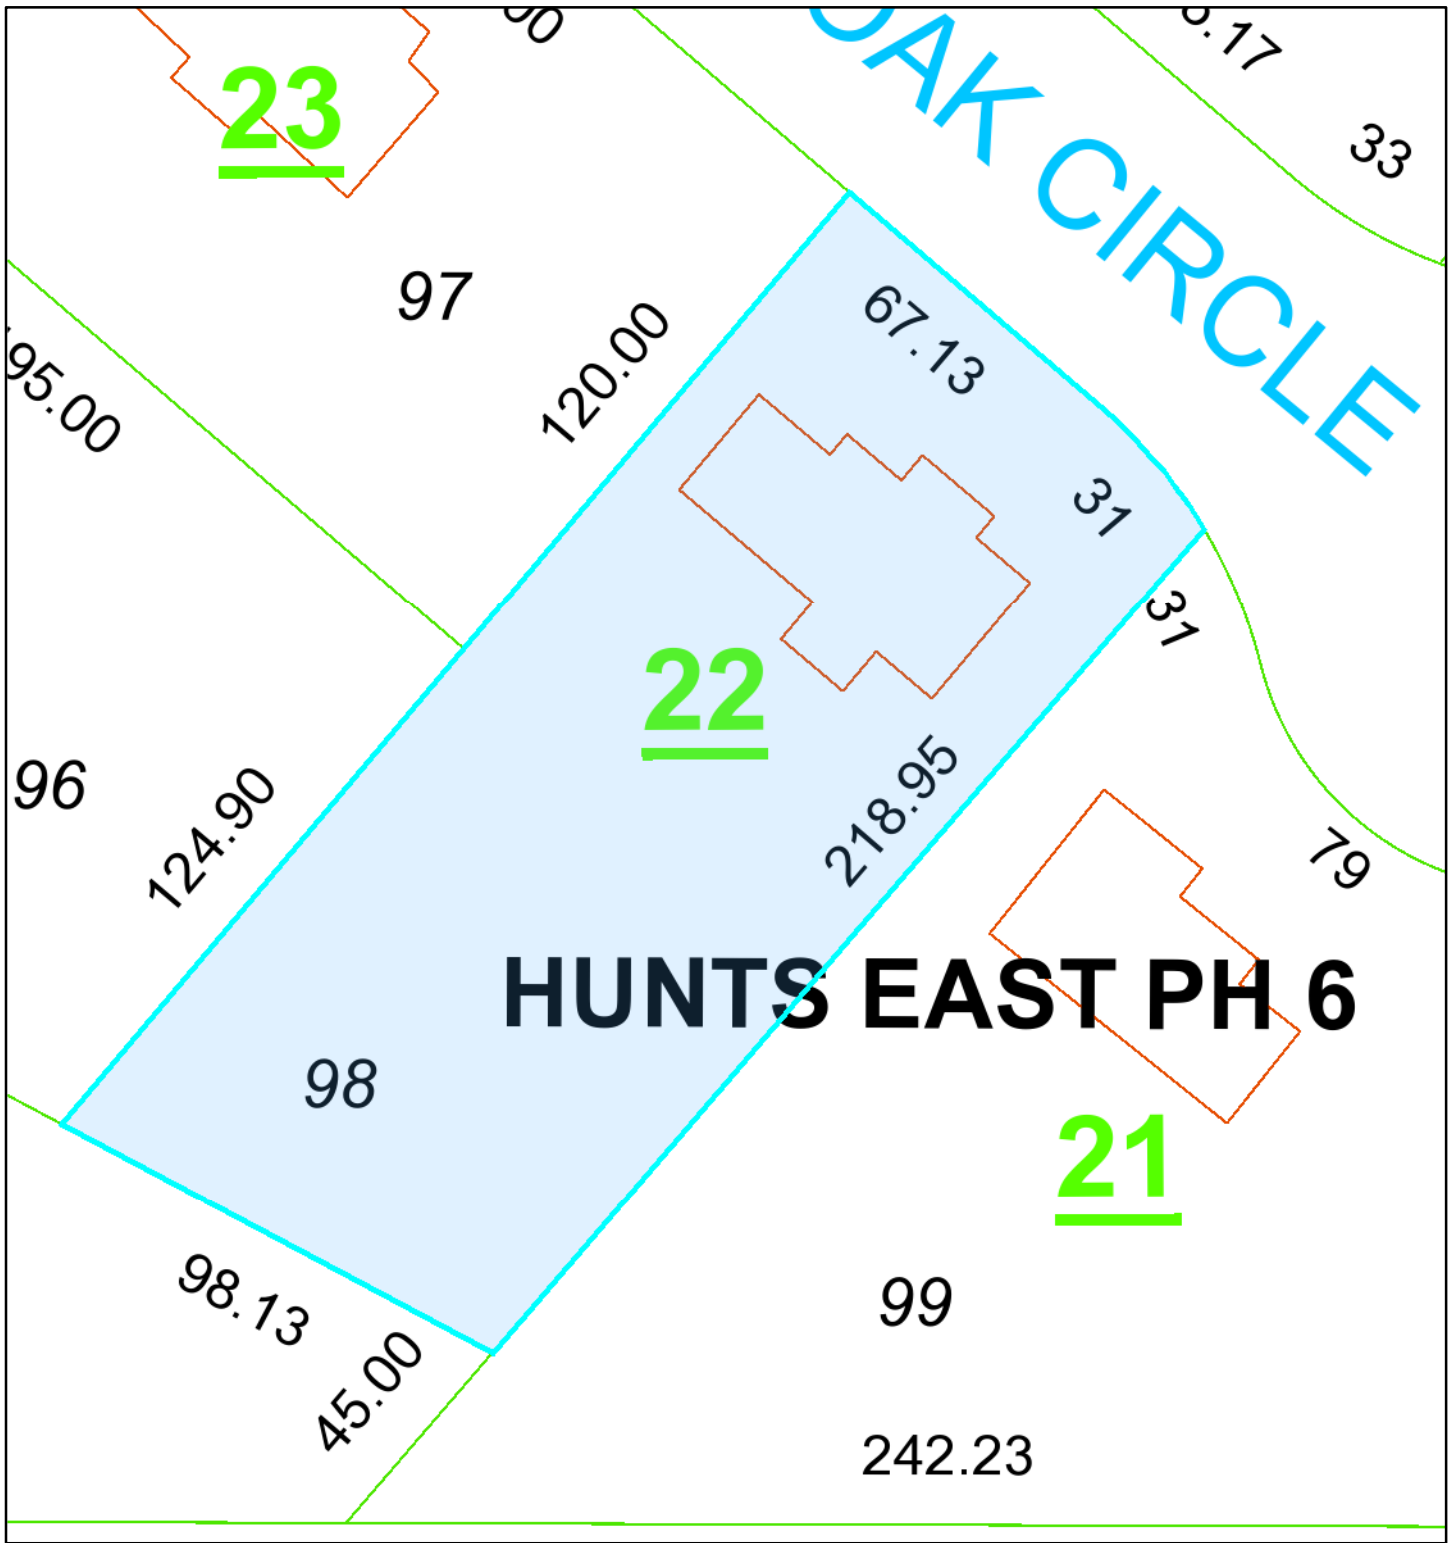

102 Shadow Oak Circle Plat

July 1, 2021

KCS