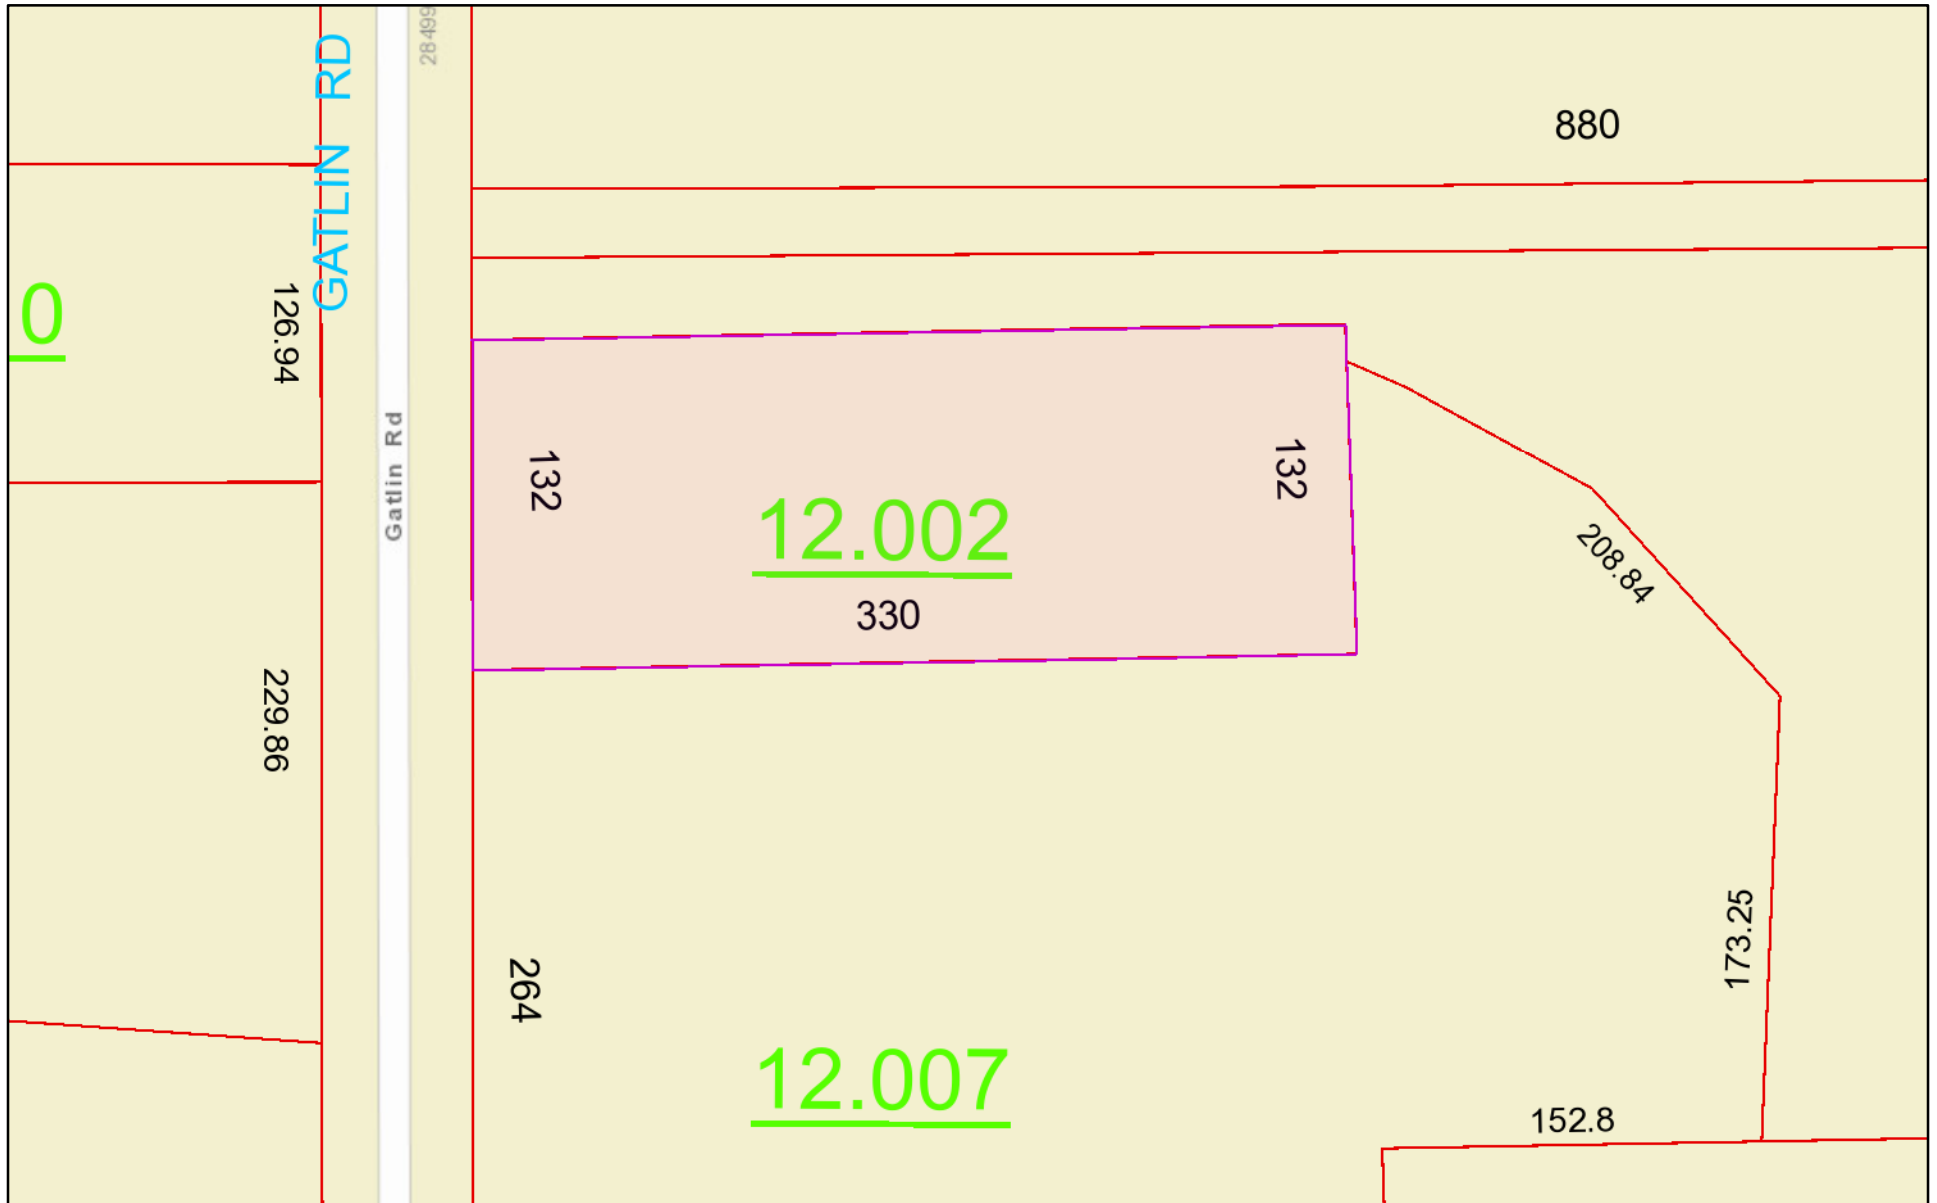

28430 Gatlin Road Plat

July 14, 2021

polygonLayer

- Override 1
- Corporate_Line

- Landhook Line
- Lot Line
- Parcels

Sources: Esri, HERE, Garmin, USGS, Intermap, INCREMENT P, NRCan, Esri Japan, METI, Esri China (Hong Kong), Esri Korea, Esri (Thailand),