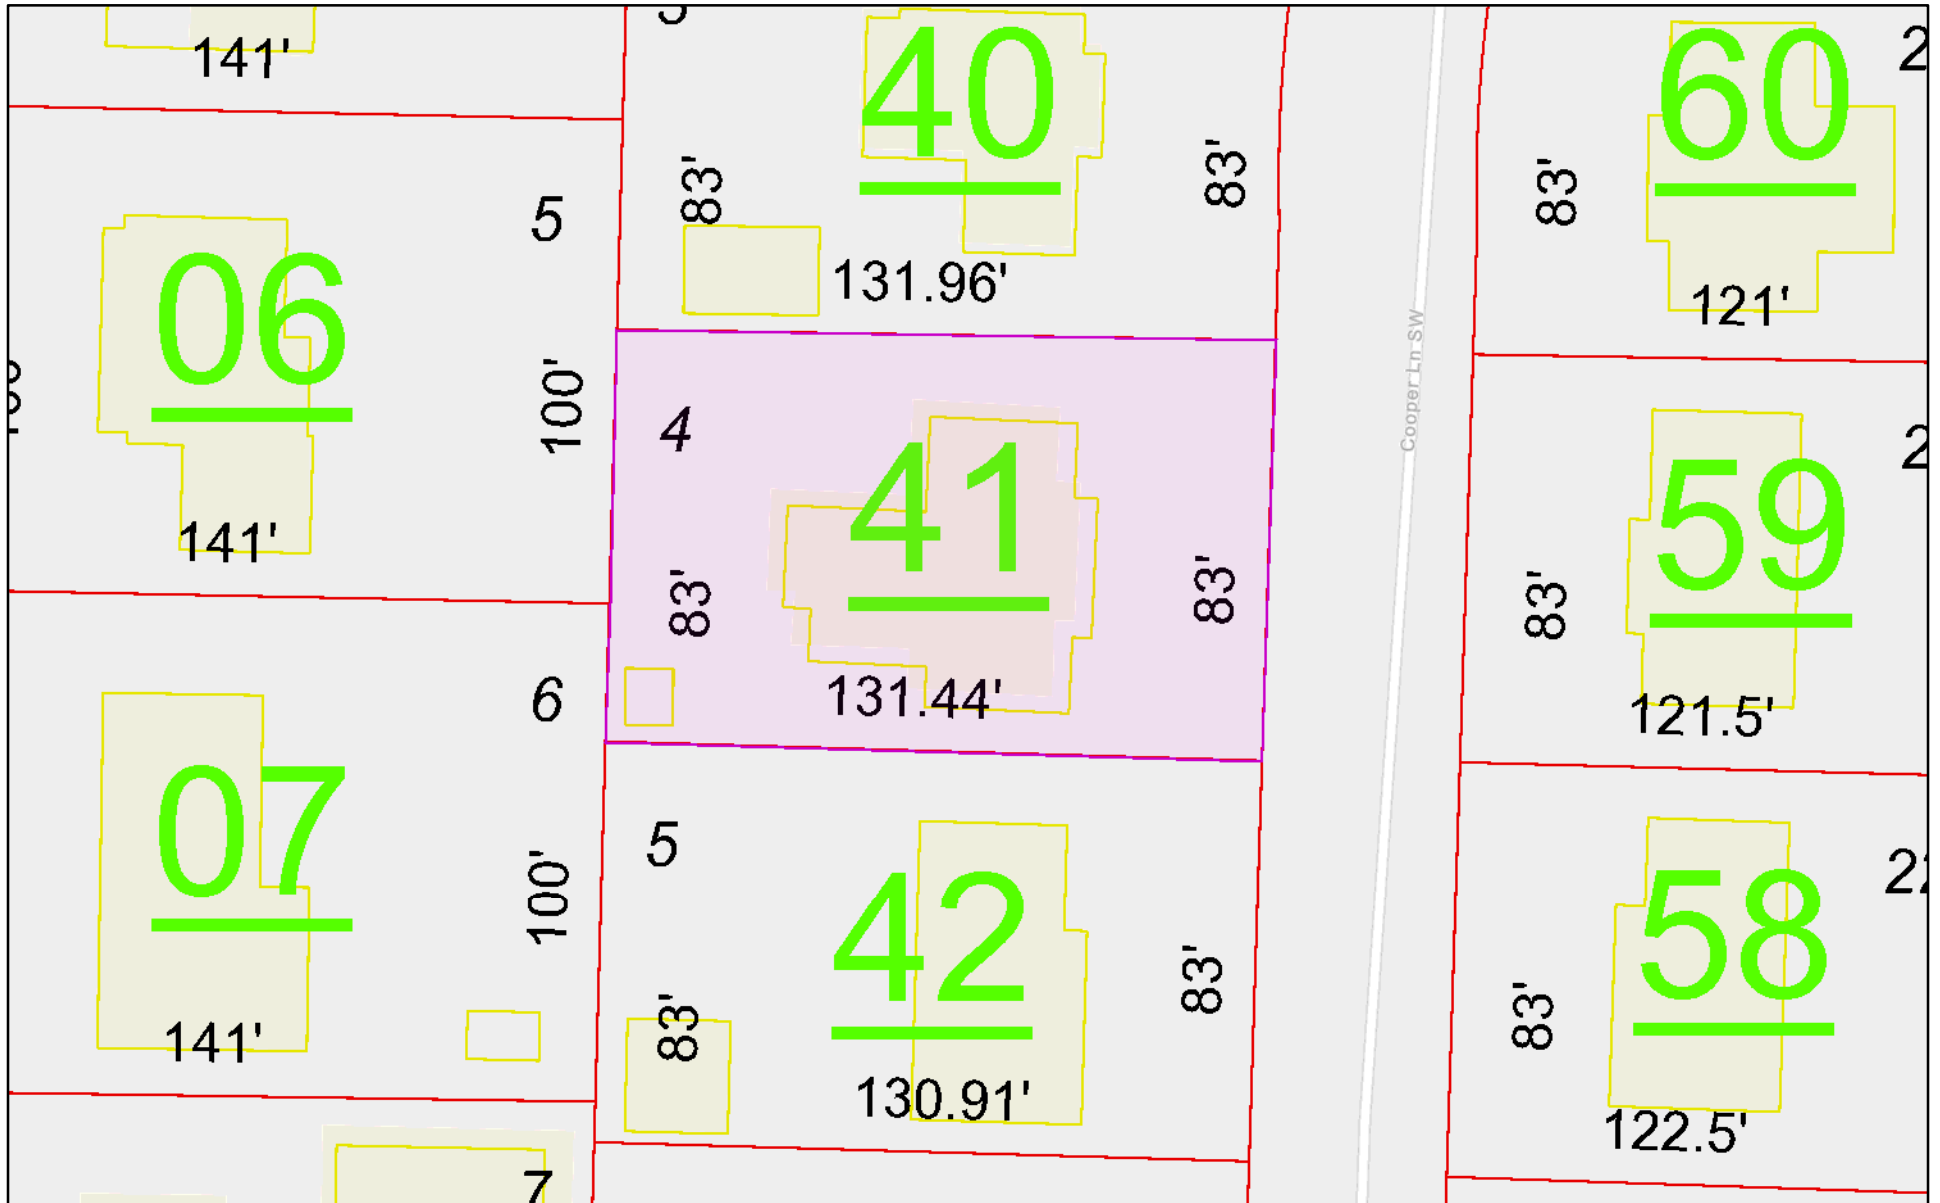

# 801 Cooper Lane Plat

August 31, 2021

**polygonLayer**

- Lot Line
- Building Footprint
- Override 1
- Parcels
- Hydro Line