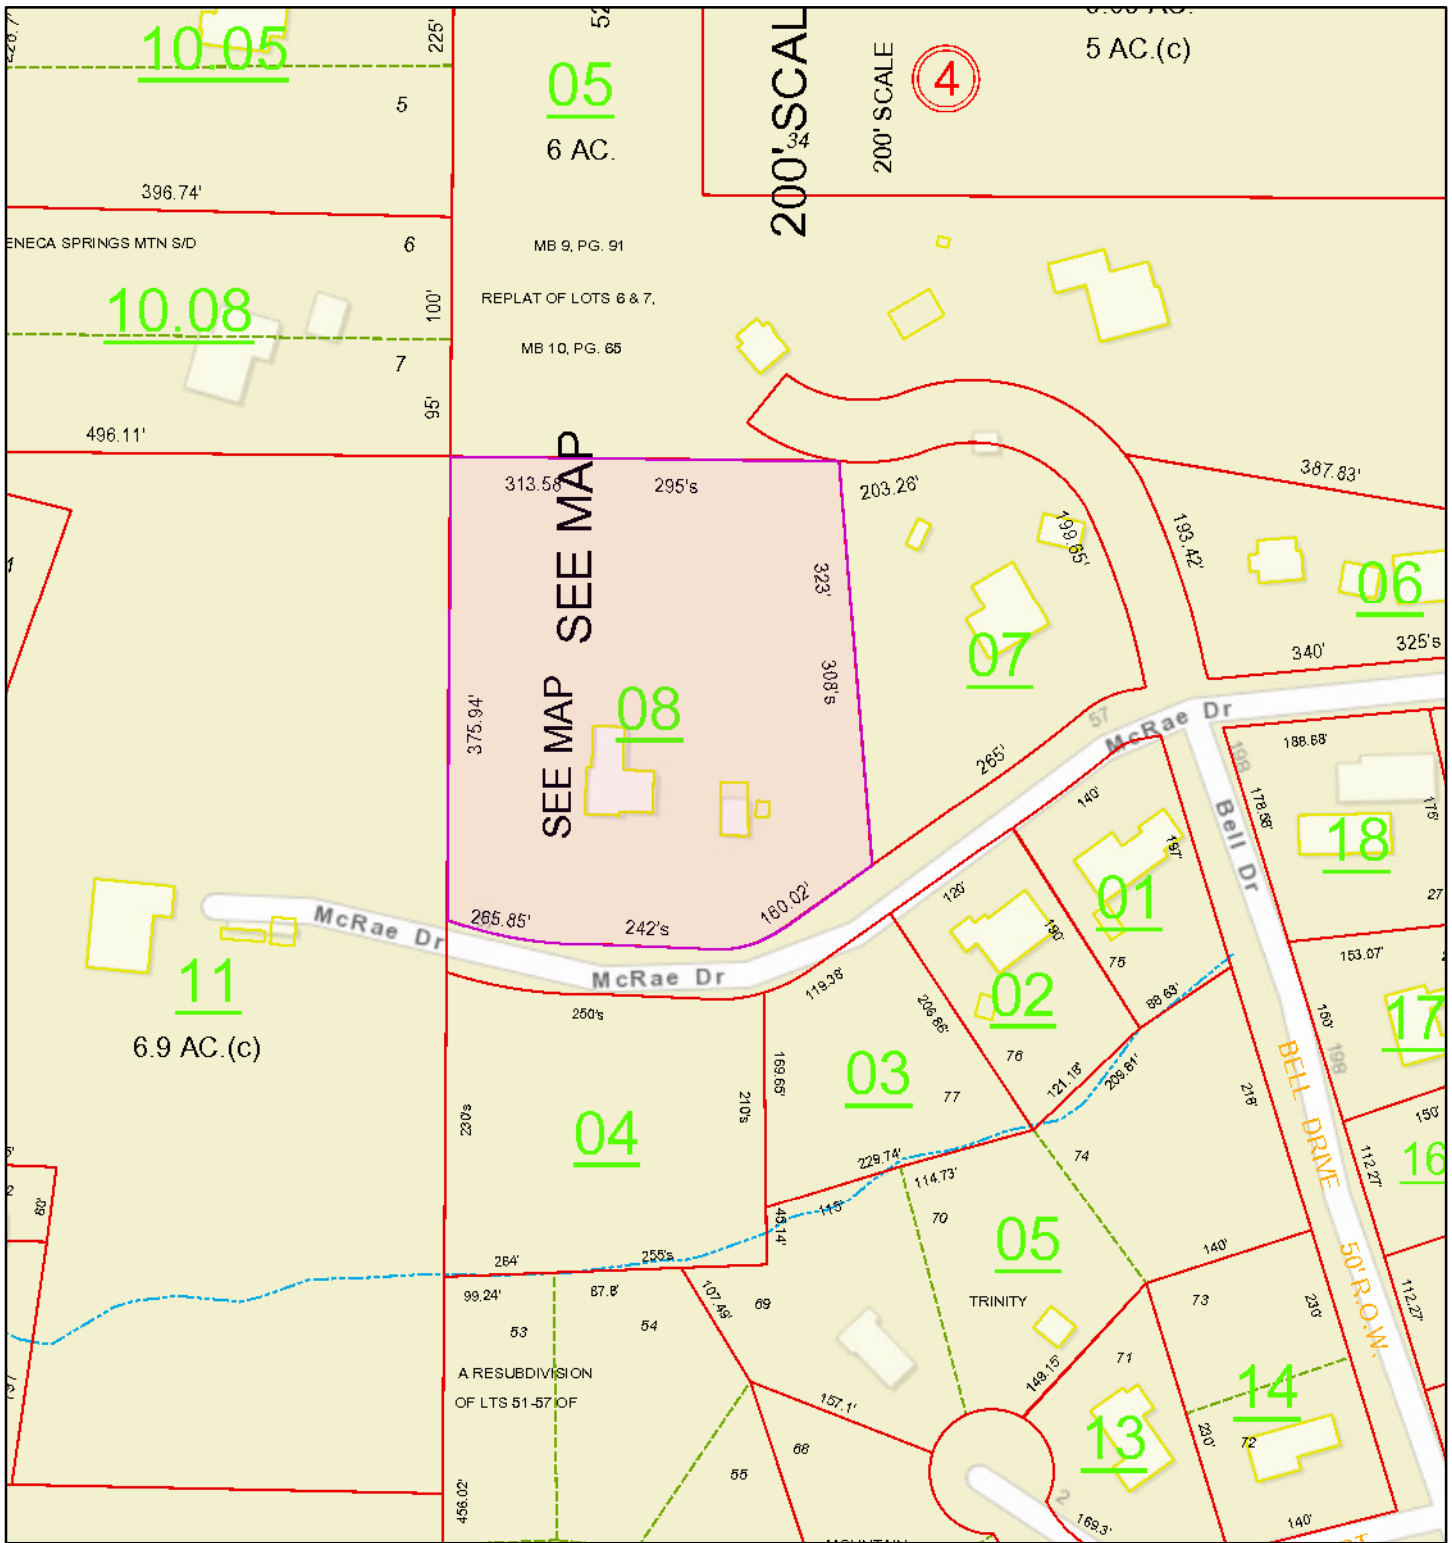

67 McRae Drive Plat

August 31, 2021

1:2,257

polygonLayer

- Override 1
- Parcels
- Lot Line
- Building Footprint

--- Hydro Line

Sources: Esri, HERE, Garmin, USGS, Intermap, INCREMENT P, NRCan, Esri Japan, METI, Esri China (Hong Kong), Esri Korea, Esri (Thailand), NGCC, (c) OpenStreetMap contributors, and the GIS User Community