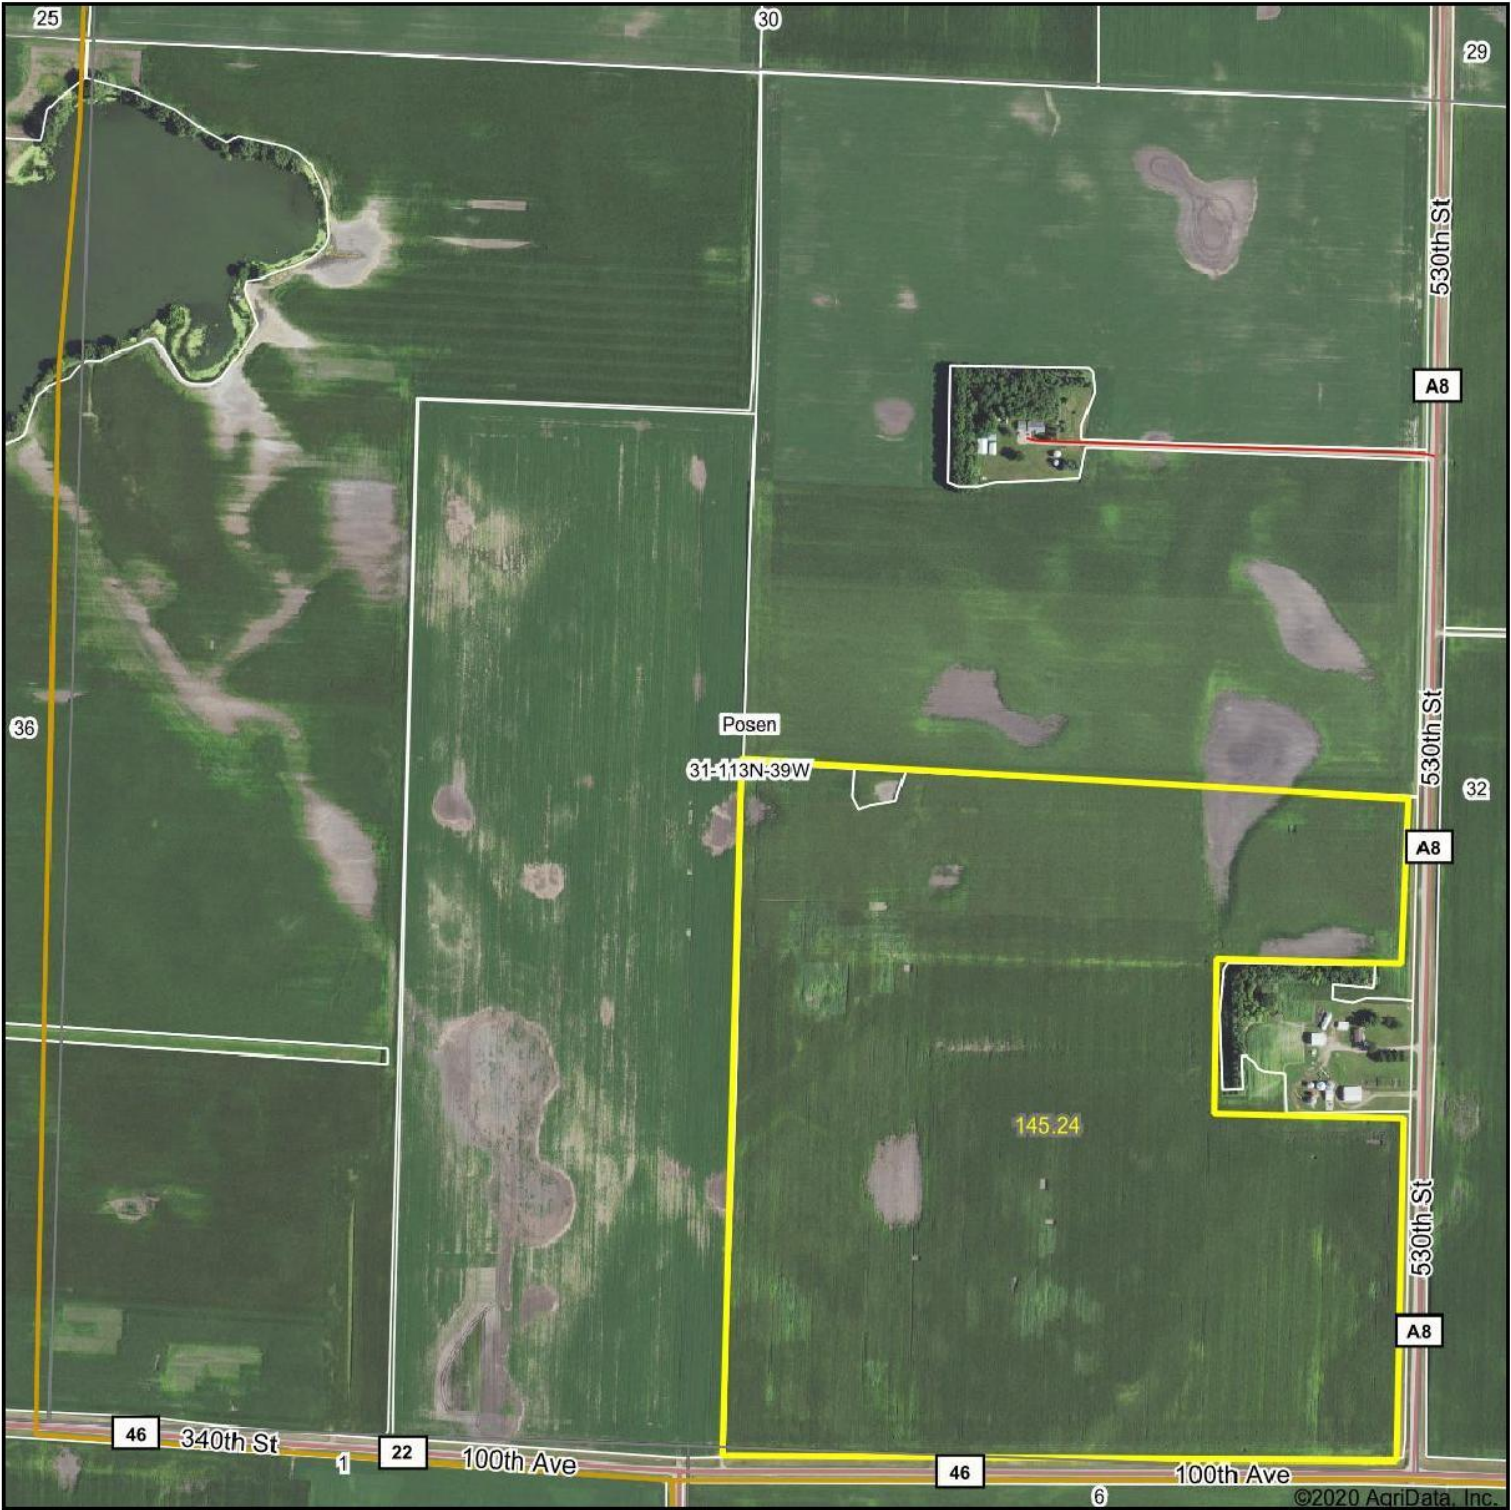

Aerial Map

31-113N-39W
Yellow Medicine County
Minnesota

8/24/2020