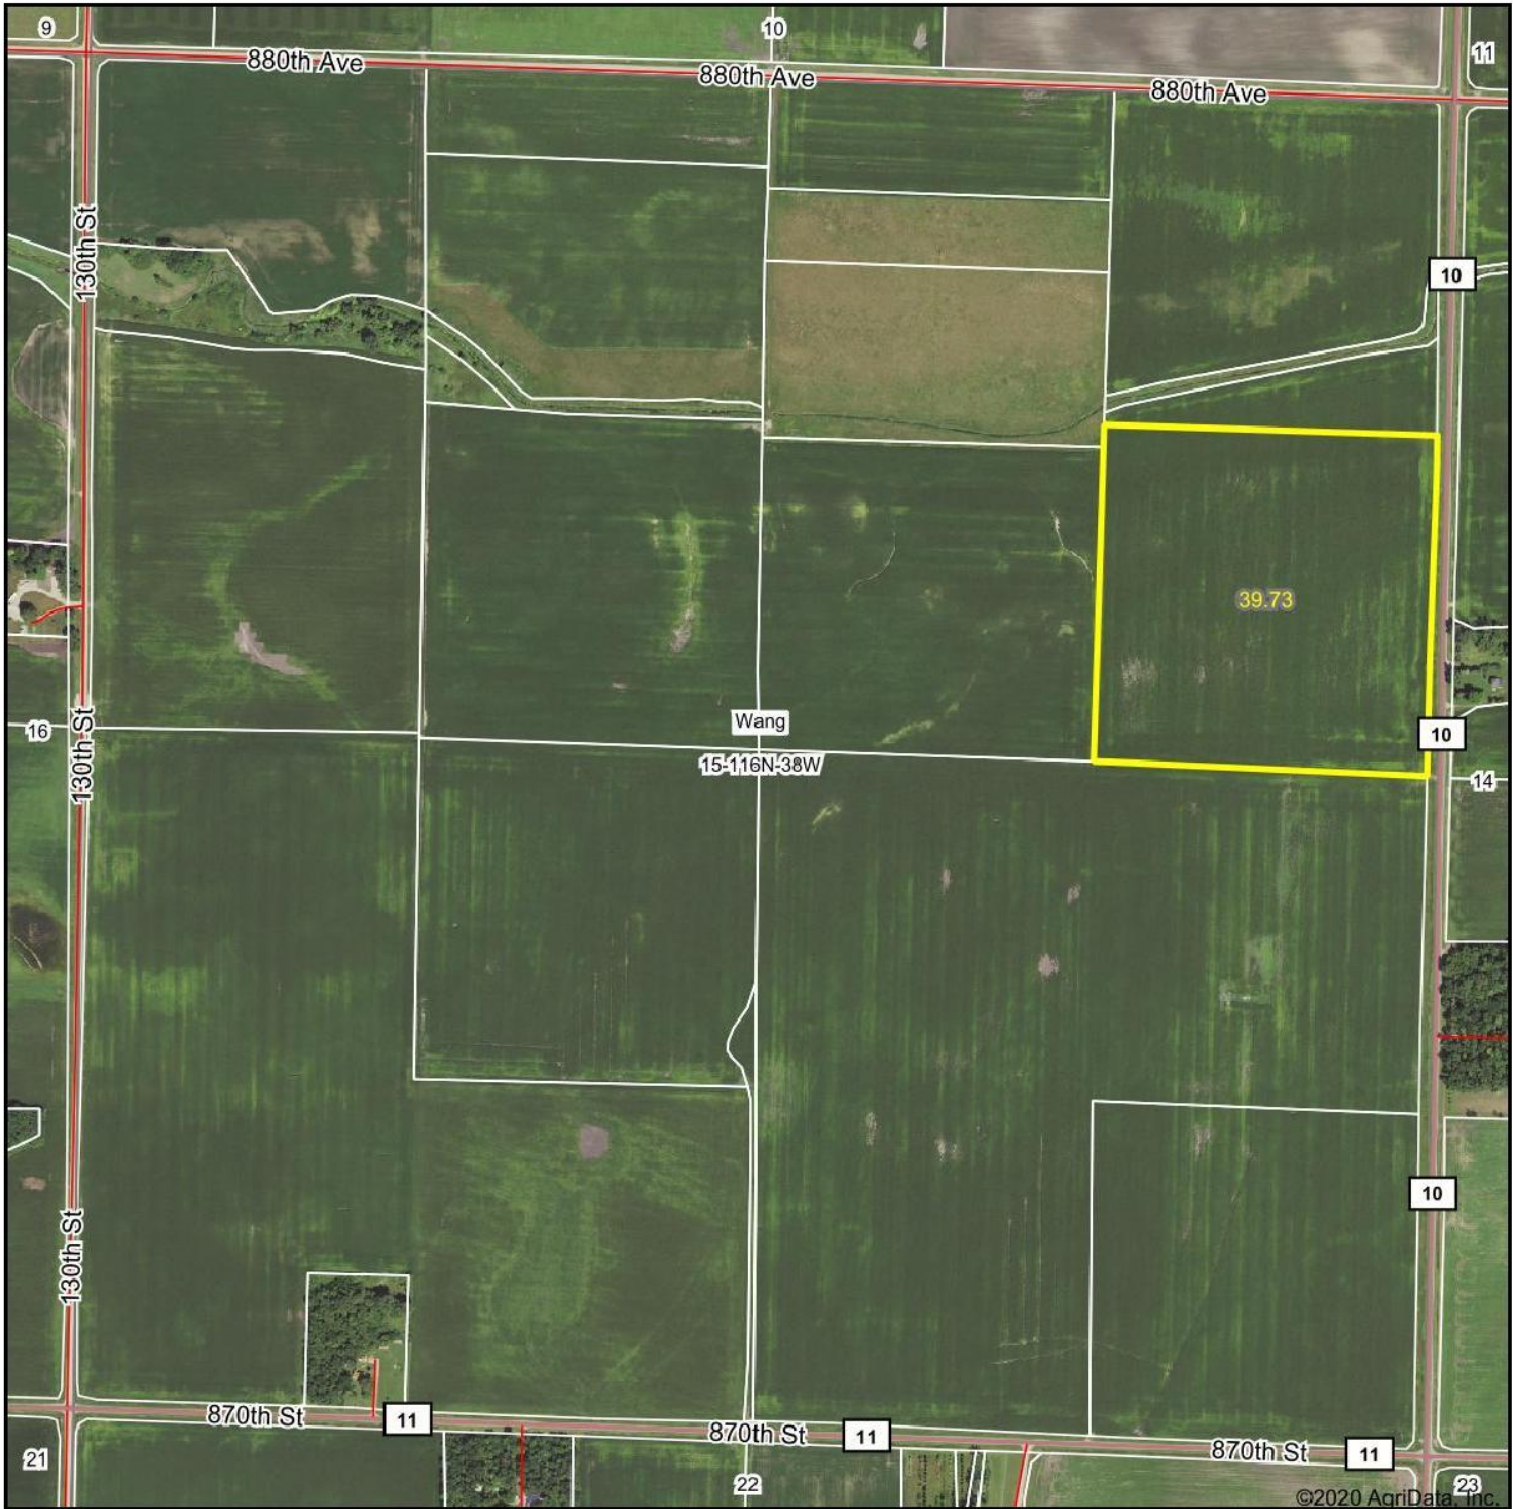

Aerial Map

Map Center: 44° 51' 16.03, -95° 24' 46.33

15-116N-38W
Renville County
Minnesota

8/24/2020